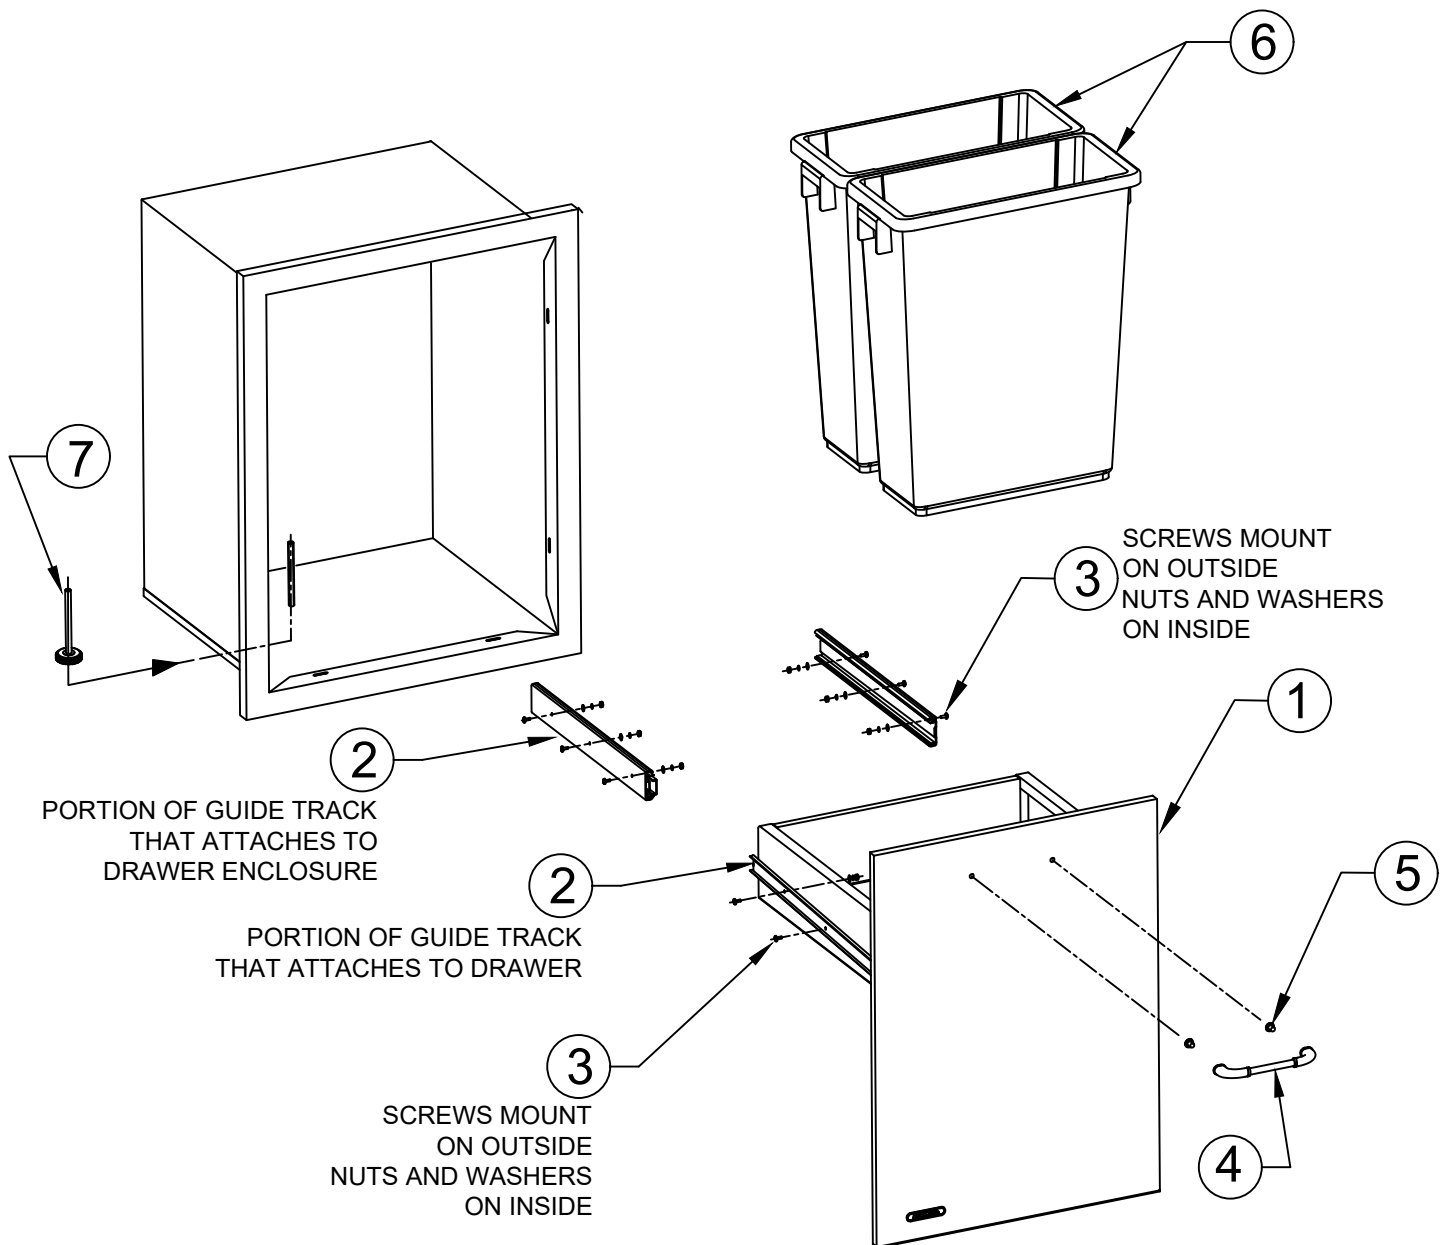

WWW.BULLBBQ.COM

PARTS LIST

ITEM #	PART #	DESCRIPTION	QTY
1	56951	DRAWER AND HOLDER ASSEMBLY	1
2	56939	DRAWER RAIL (22 INCH)	1 SET
3	56827	DRAWER RAIL INSTALL SCREW SET	1 SET
4	16572	HANDLE	1
5	16611	DRAWER HANDLE SCREW SET	1 SET
6	56938	8 GALLON TRASH CAN	2
7	56940	SUPPORT LEG	1

**EXPLODED VIEW
WITH PARTS LIST**

**ITEM #56950
DOUBLE PULL-OUT
TRASH / RECYCLE DRAWER
WITH REVEAL**

EXPLODED VIEW