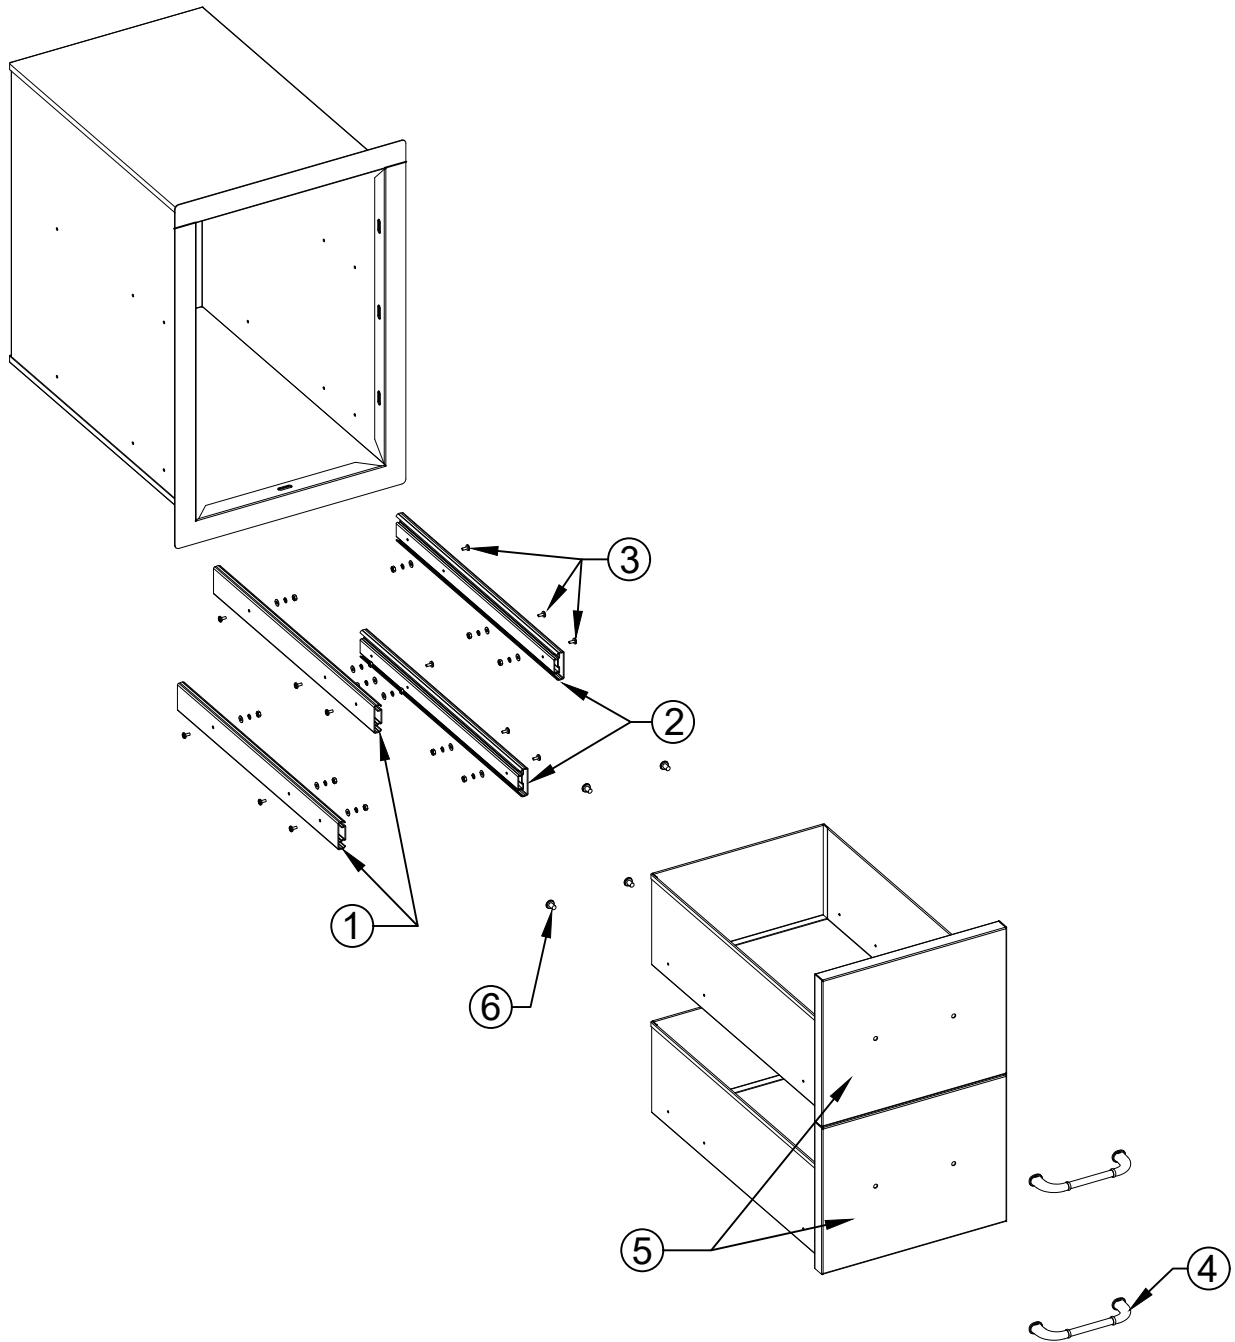

### EXPLODED VIEW W/PARTS LIST

ITEM# 56985

DOUBLE DRAWER

### REPLACEMENT PARTS LIST

ITEM #	PART #	DESCRIPTION	QTY
1	09971	18" PLUG-IN GUIDE TRACK (LEFT)	2
2	09972	18" PLUG-IN GUIDE TRACK (RIGHT)	2
3	09973	GUIDE TRACK INSTALL SCREW SET	2 SETS
4	16572	HANDLE	2
5	16574	REPLACEMENT DRAWER	2
6	16611	DRAWER HANDLE SCREW SET	2 SETS