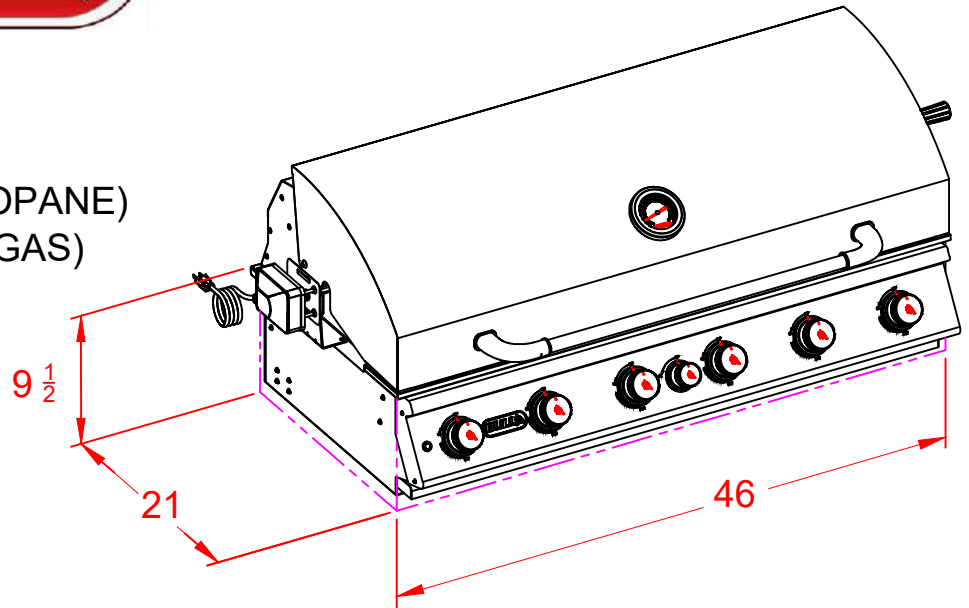

WWW.BULLBBQ.COM

DIABLO GRILL

SPEC SHEET

ITEM# 62648 LP (LIQUID PROPANE)

ITEM# 62649 NG (NATURAL GAS)

PERSPECTIVE VIEW

WITH INSTALLATION
CUT OUT DIMENSIONS

TOP VIEW

FRONT VIEW

RIGHT SIDE VIEW

NOTES:

- 1) ALL DIMENSIONS ARE IN INCH UNITS
- 2) REFER TO PERSPECTIVE VIEW FOR INSTALLATION CUTOUT DIMENSIONS.