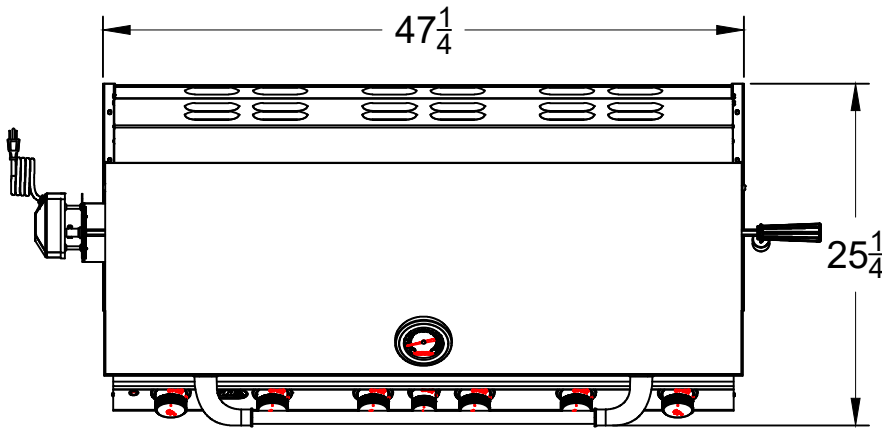

WWW.BULLBBQ.COM

DIABLO GRILL

SPEC SHEET

ITEM# 62648 LP (LIQUID PROPANE)

ITEM# 62649 NG (NATURAL GAS)

PERSPECTIVE VIEW

WITH INSTALLATION
CUT OUT DIMENSIONS

TOP VIEW

FRONT VIEW

RIGHT SIDE VIEW

NOTES:

- 1) ALL DIMENSIONS ARE IN INCH UNITS
- 2) REFER TO PERSPECTIVE VIEW FOR INSTALLATION CUTOUT DIMENSIONS.