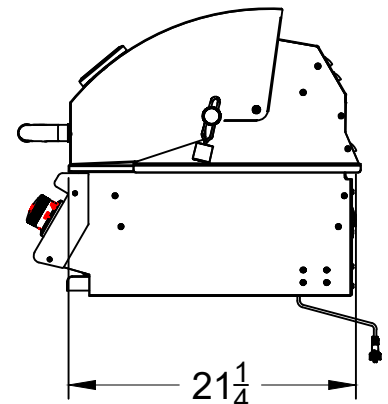

WWW.BULLBBQ.COM

DIABLO GRILL

SPEC SHEET

ITEM# 62648 LP (LIQUID PROPANE)

ITEM# 62649 NG (NATURAL GAS)

PERSPECTIVE VIEW

WITH INSTALLATION
CUT OUT DIMENSIONS

TOP VIEW

FRONT VIEW

RIGHT SIDE VIEW

NOTES:

- 1) ALL DIMENSIONS ARE IN INCH UNITS
- 2) REFER TO PERSPECTIVE VIEW FOR INSTALLATION CUTOUT DIMENSIONS.