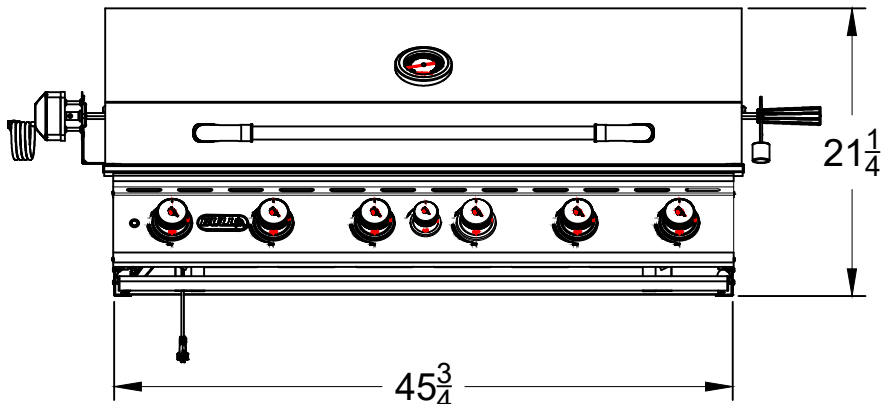

WWW.BULLBBQ.COM

DIABLO GRILL

SPEC SHEET

ITEM# 62648 LP (LIQUID PROPANE)

ITEM# 62649 NG (NATURAL GAS)

PERSPECTIVE VIEW

WITH INSTALLATION
CUT OUT DIMENSIONS

TOP VIEW

FRONT VIEW

RIGHT SIDE VIEW

NOTES:

- 1) ALL DIMENSIONS ARE IN INCH UNITS
- 2) REFER TO PERSPECTIVE VIEW FOR INSTALLATION CUTOUT DIMENSIONS.