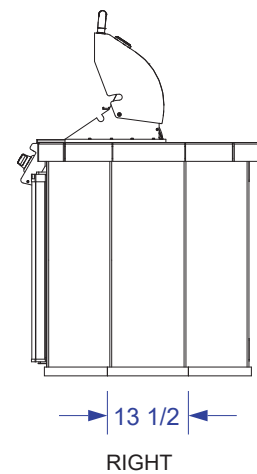

CULINARY Q ISLAND

SPEC SHEET

- NOTES:
1. 6" MAX HEIGHT ON ALL STUB-UPS.
 2. SHOWN WITH STANDARD 4-BURNER ANGUS GRILL.
 3. SCALE: 3/8" = 1'-0"