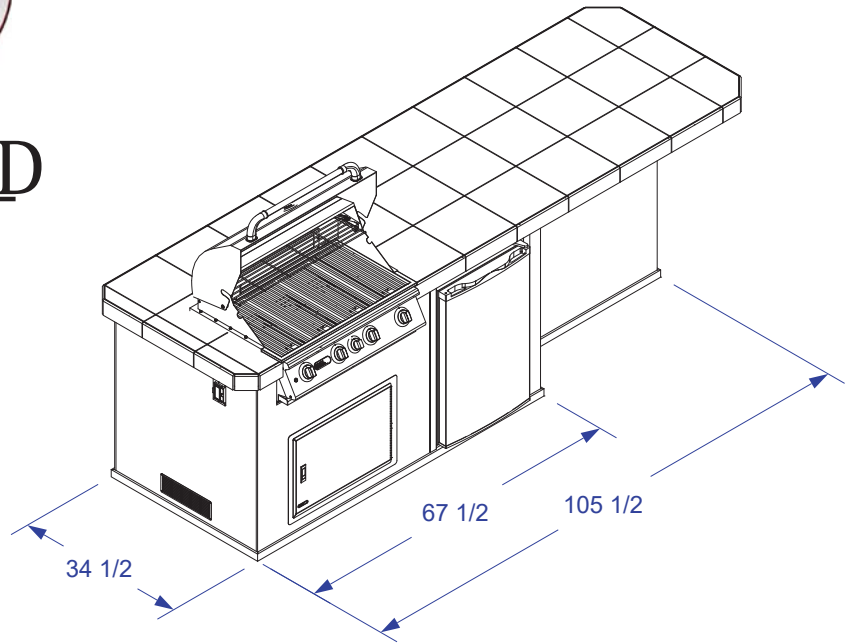

CULINARY Q ISLAND

SPEC SHEET

- NOTES:
1. 6" MAX HEIGHT ON ALL STUB-UPS.
 2. SHOWN WITH STANDARD 4-BURNER ANGUS GRILL.
 3. SCALE: 3/8" = 1'-0"