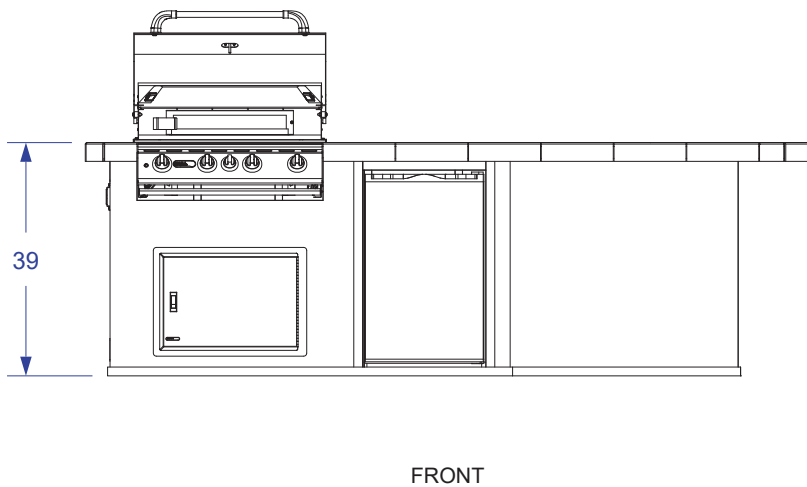

CULINARY Q ISLAND

SPEC SHEET

- NOTES:
1. 6" MAX HEIGHT ON ALL STUB-UPS.
 2. SHOWN WITH STANDARD 4-BURNER ANGUS GRILL.
 3. SCALE: 3/8" = 1'-0"