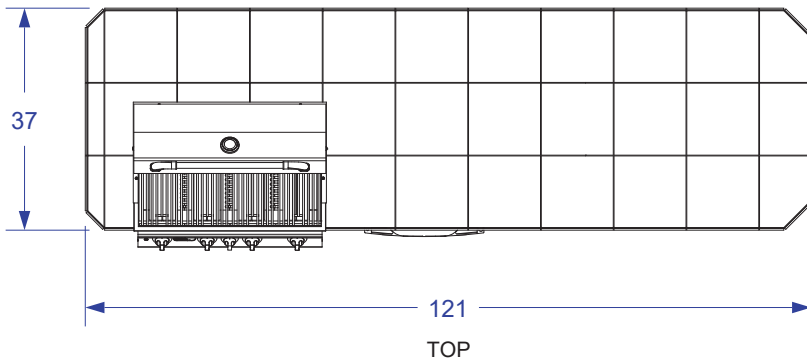

CULINARY Q ISLAND

SPEC SHEET

- NOTES:
1. 6" MAX HEIGHT ON ALL STUB-UPS.
 2. SHOWN WITH STANDARD 4-BURNER ANGUS GRILL.
 3. SCALE: 3/8" = 1'-0"