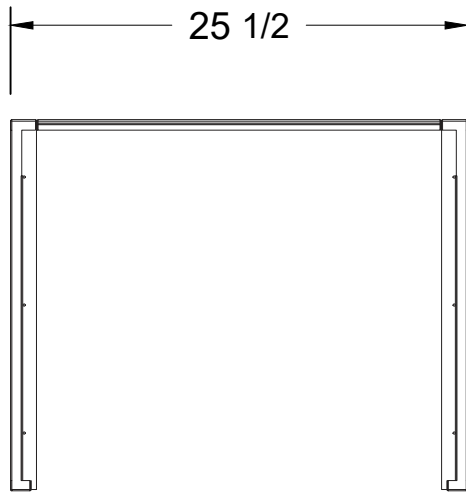

WWW.BULLBBQ.COM

SPEC SHEET
ITEM # 97021
GRIDDLE CART
CONVERSION JACKET

ISOMETRIC VIEW

TOP VIEW

FRONT VIEW

RIGHT VIEW

NOTES:

1. ALL DIMENSIONS ARE IN INCH UNITS.