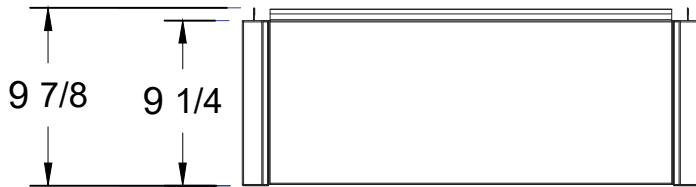

WWW.BULLBBQ.COM

SPEC SHEET
ITEM # 97021
GRIDDLE CART
CONVERSION JACKET

ISOMETRIC VIEW

TOP VIEW

FRONT VIEW

RIGHT VIEW

NOTES:

1. ALL DIMENSIONS ARE IN INCH UNITS.