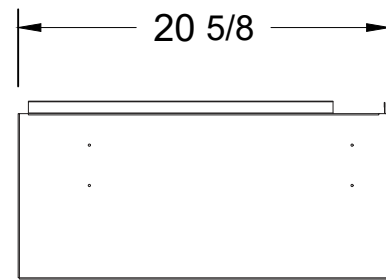

WWW.BULLBBQ.COM

SPEC SHEET
ITEM # 97021
GRIDDLE CART
CONVERSION JACKET

ISOMETRIC VIEW

TOP VIEW

FRONT VIEW

RIGHT VIEW

NOTES:

1. ALL DIMENSIONS ARE IN INCH UNITS.