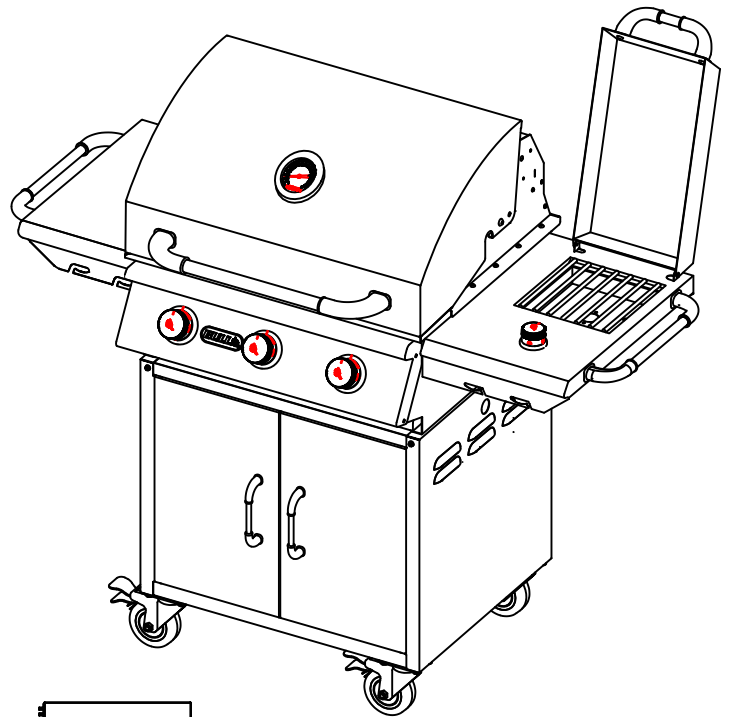

WWW.BULLBBQ.COM

STEER PEDESTAL CART SPEC SHEET MODEL 69500

PERSPECTIVE VIEW

SHOWN FOR ASSEMBLY REFERENCE
GRILL AND SIDEKICK SIDEBURNER
ARE SOLD SEPARATELY

NOTES:

1) ALL DIMENSIONS ARE IN INCH UNITS