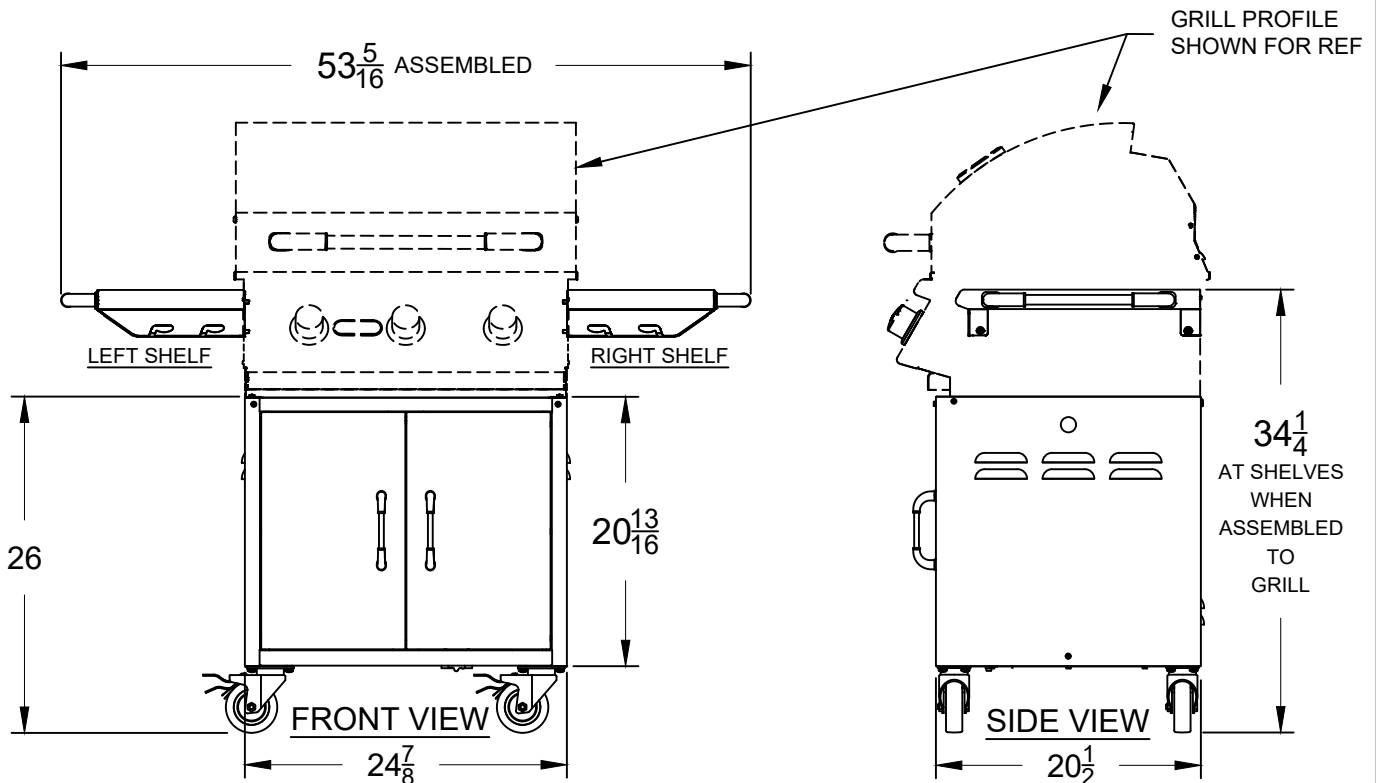

WWW.BULLBBQ.COM

STEER PEDESTAL CART SPEC SHEET MODEL 69500

PERSPECTIVE VIEW

SHOWN FOR ASSEMBLY REFERENCE
GRILL AND SIDEKICK SIDEBURNER
ARE SOLD SEPARATELY

NOTES:

1) ALL DIMENSIONS ARE IN INCH UNITS