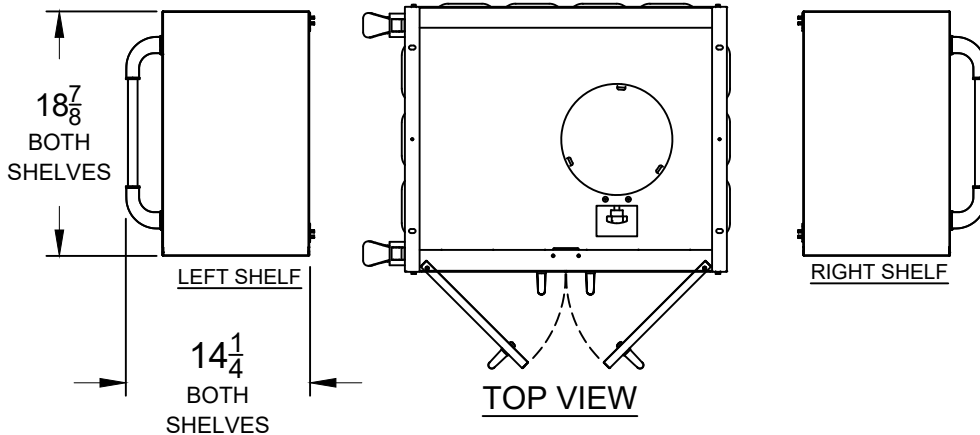

WWW.BULLBBQ.COM

STEER PEDESTAL CART SPEC SHEET MODEL 69500

PERSPECTIVE VIEW

SHOWN FOR ASSEMBLY REFERENCE
GRILL AND SIDEKICK SIDEBURNER
ARE SOLD SEPARATELY

NOTES:

1) ALL DIMENSIONS ARE IN INCH UNITS