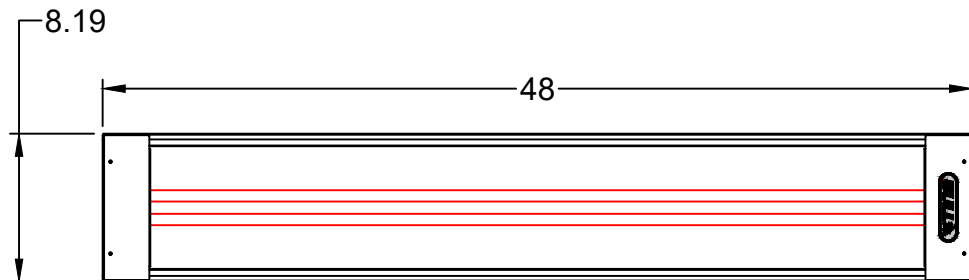

WWW.BULLBBQ.COM

THE BULL POWER WARM 48"  
5000-WATT INFRARED DUAL  
MOUNT OUTDOOR HEATER  
SPEC SHEET

ITEM#  
26200

PERSPECTIVE VIEW

SIDE VIEW

TOP VIEW

FRONT VIEW

NOTES:

1) ALL DIMENSIONS ARE IN INCH UNITS

v2024.03.26