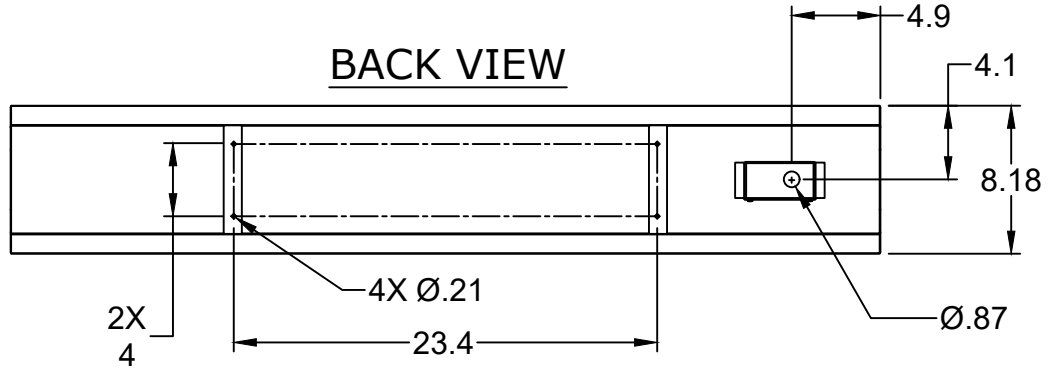

WWW.BULLBBQ.COM

THE BULL POWER WARM 48"  
5000-WATT INFRARED DUAL  
MOUNT OUTDOOR HEATER  
SPEC SHEET

ITEM#  
26200

PERSPECTIVE VIEW

SIDE VIEW

TOP VIEW

FRONT VIEW

NOTES:

1) ALL DIMENSIONS ARE IN INCH UNITS

v2024.03.26