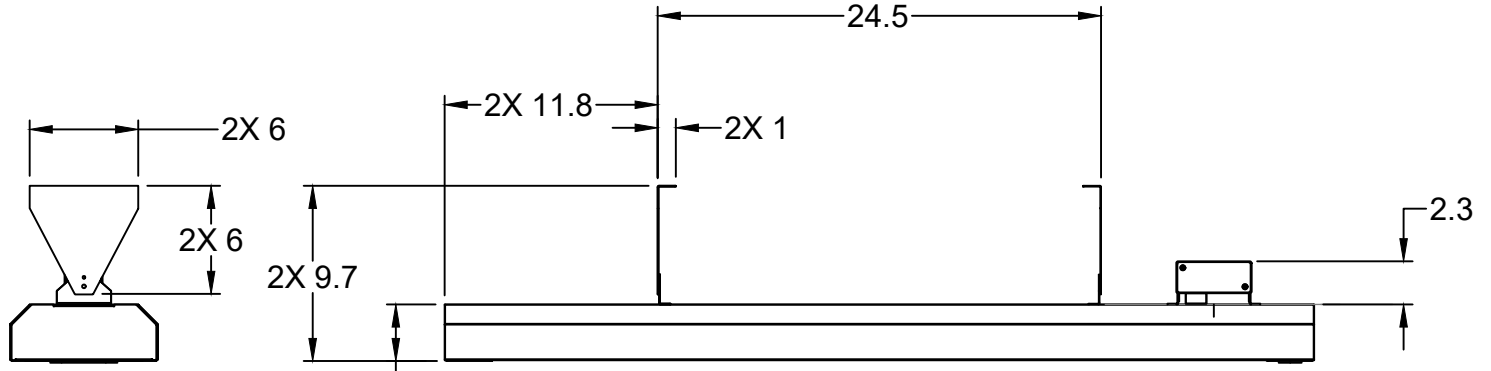

WWW.BULLBBQ.COM

THE BULL POWER WARM 48"  
5000-WATT INFRARED DUAL  
MOUNT OUTDOOR HEATER  
SPEC SHEET

ITEM#  
26200

PERSPECTIVE VIEW

SIDE VIEW

TOP VIEW

FRONT VIEW

NOTES:

1) ALL DIMENSIONS ARE IN INCH UNITS

v2024.03.26