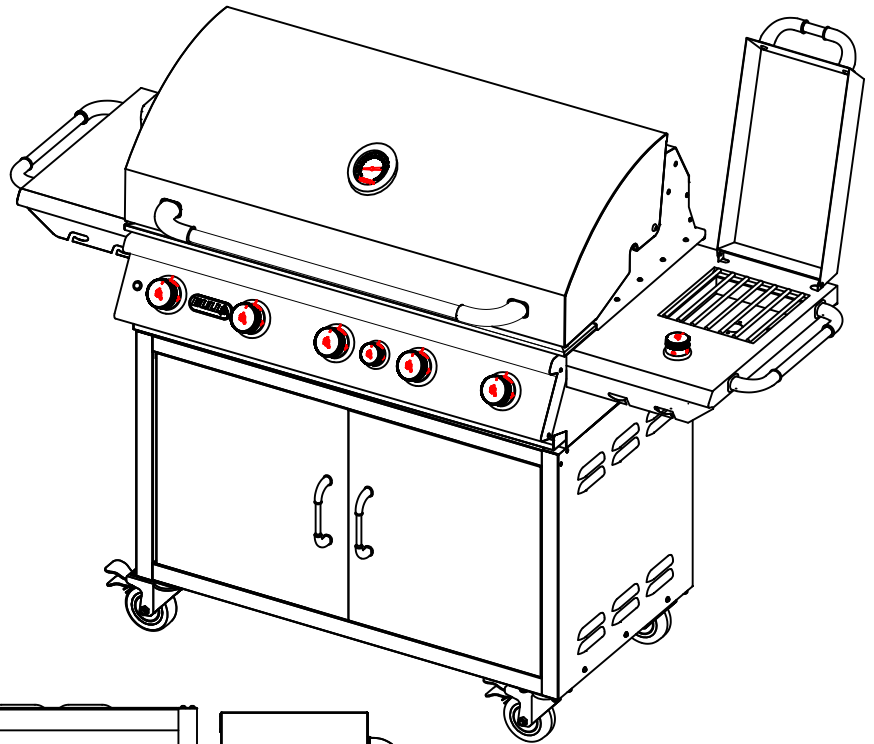

# 38 INCH PEDESTAL CART

## SPEC SHEET

MODEL 55510

USED WITH BULL

38 INCH GRILLS