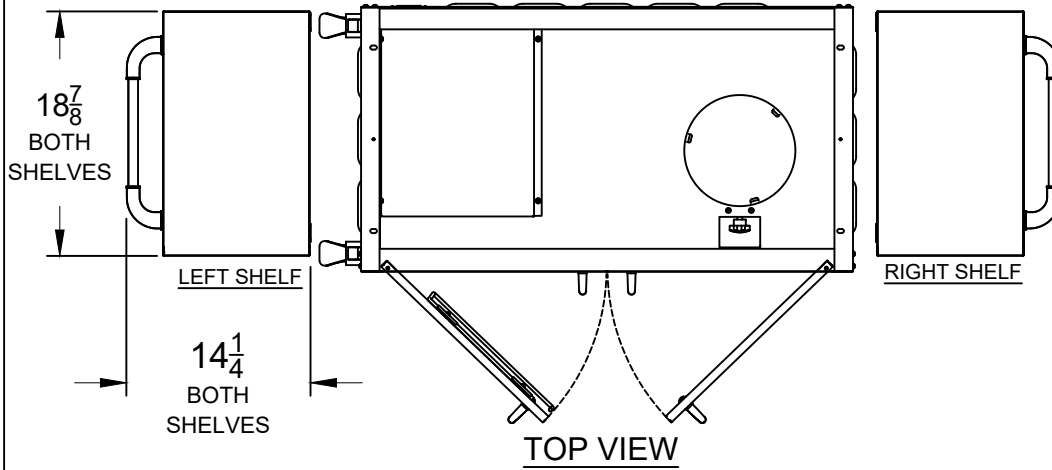

# 38 INCH PEDESTAL CART

## SPEC SHEET

MODEL 55510

USED WITH BULL

38 INCH GRILLS

### NOTES:

1) ALL DIMENSIONS ARE IN INCH UNITS