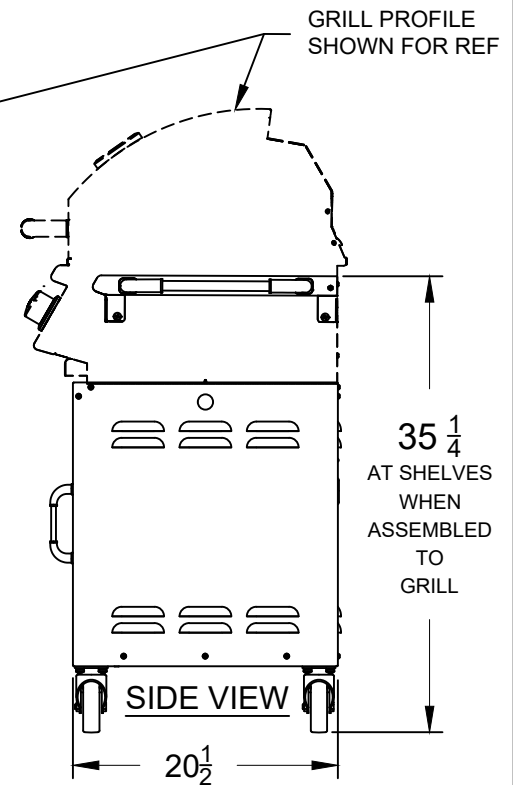

# 38 INCH PEDESTAL CART

## SPEC SHEET

MODEL 55510

USED WITH BULL

38 INCH GRILLS

### NOTES:

1) ALL DIMENSIONS ARE IN INCH UNITS