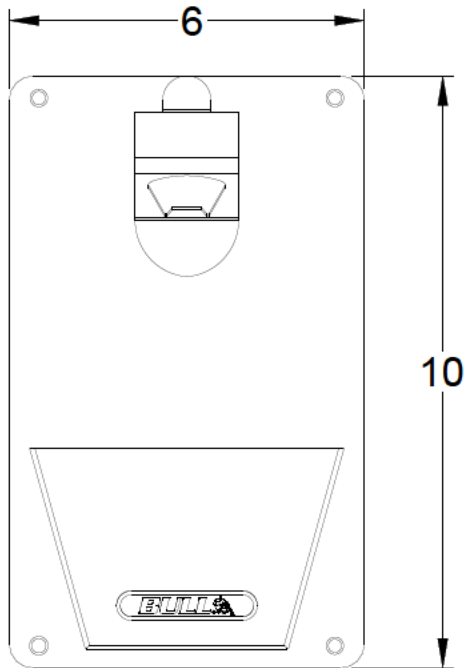

WWW.BULLBBQ.COM

SPEC SHEET
ITEM #66006
BOTTLE OPENER WITH CATCH

FRONT VIEW

PERSPECTIVE VIEW
WITH INSTALLATION
HOLE LOCATIONS

SIDE VIEW

NOTES:

- 1) ALL DIMENSIONS ARE IN INCH UNITS
- 2) REFER TO PERSPECTIVE VIEW FOR INSTALLATION DIMENSIONS.