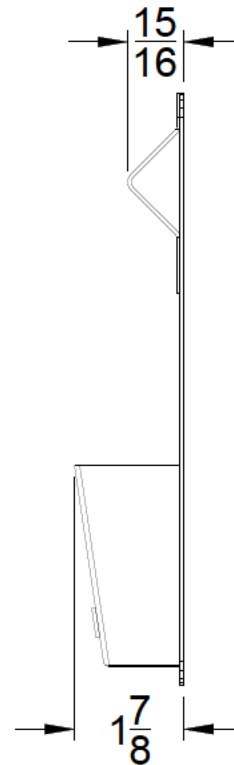

WWW.BULLBBQ.COM

SPEC SHEET
ITEM #66006
BOTTLE OPENER WITH CATCH

FRONT VIEW

PERSPECTIVE VIEW
WITH INSTALLATION
HOLE LOCATIONS

SIDE VIEW

NOTES:

- 1) ALL DIMENSIONS ARE IN INCH UNITS
- 2) REFER TO PERSPECTIVE VIEW FOR INSTALLATION DIMENSIONS.