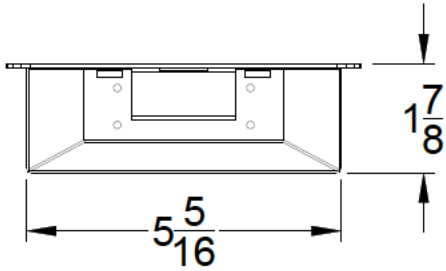

WWW.BULLBBQ.COM

SPEC SHEET
ITEM #66006
BOTTLE OPENER WITH CATCH

FRONT VIEW

PERSPECTIVE VIEW
WITH INSTALLATION
HOLE LOCATIONS

SIDE VIEW

NOTES:

- 1) ALL DIMENSIONS ARE IN INCH UNITS
- 2) REFER TO PERSPECTIVE VIEW FOR INSTALLATION DIMENSIONS.