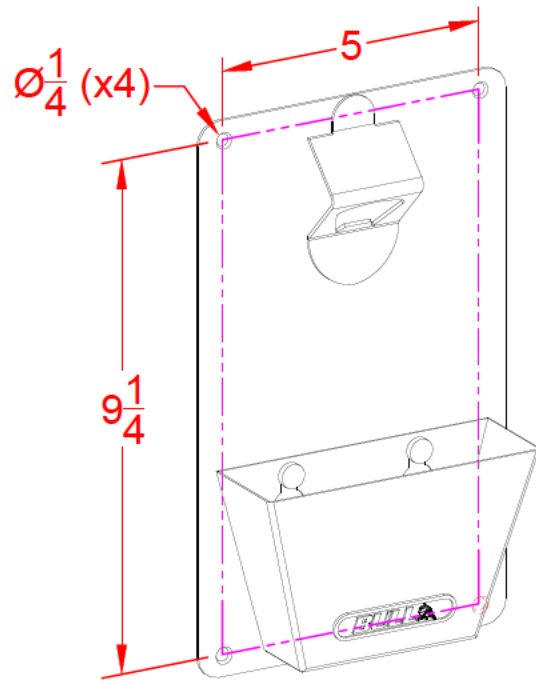

WWW.BULLBBQ.COM

SPEC SHEET
ITEM #66006
BOTTLE OPENER WITH CATCH

FRONT VIEW

PERSPECTIVE VIEW
WITH INSTALLATION
HOLE LOCATIONS

SIDE VIEW

NOTES:

- 1) ALL DIMENSIONS ARE IN INCH UNITS
- 2) REFER TO PERSPECTIVE VIEW FOR INSTALLATION DIMENSIONS.