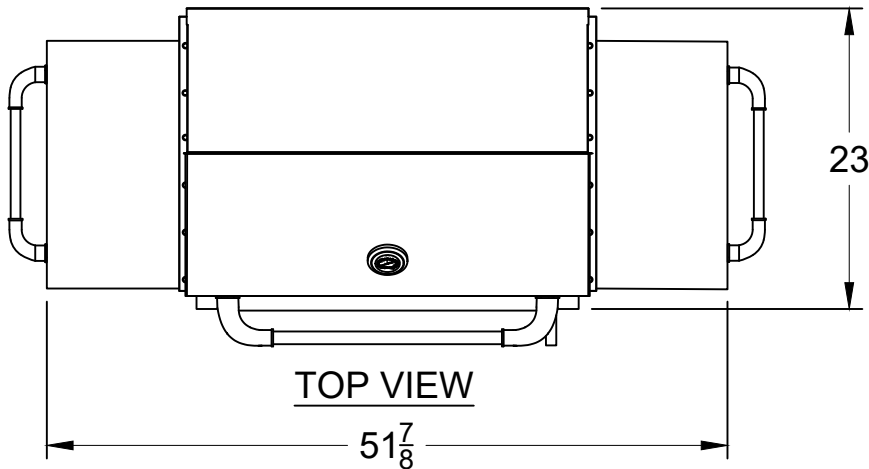

WWW.BULLBBQ.COM

**BISON PREMIUM
CHARCOAL GRILL WITH CART**
SPEC SHEET
ITEM# 88000

PERSPECTIVE ASSEMBLY VIEW
CART WITH BISON GRILL

TOP VIEW

FRONT VIEW

SIDE VIEW

NOTES:

1) ALL DIMENSIONS ARE IN INCH UNITS