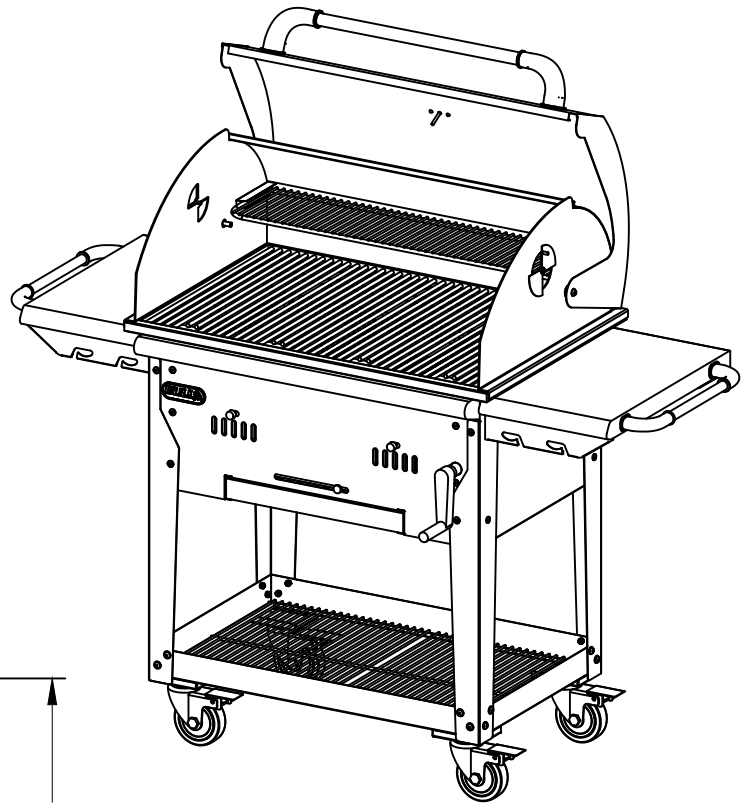

WWW.BULLBBQ.COM

**BISON PREMIUM
CHARCOAL GRILL WITH CART**
SPEC SHEET
ITEM# 88000

PERSPECTIVE ASSEMBLY VIEW
CART WITH BISON GRILL

TOP VIEW

FRONT VIEW

SIDE VIEW

NOTES:

1) ALL DIMENSIONS ARE IN INCH UNITS