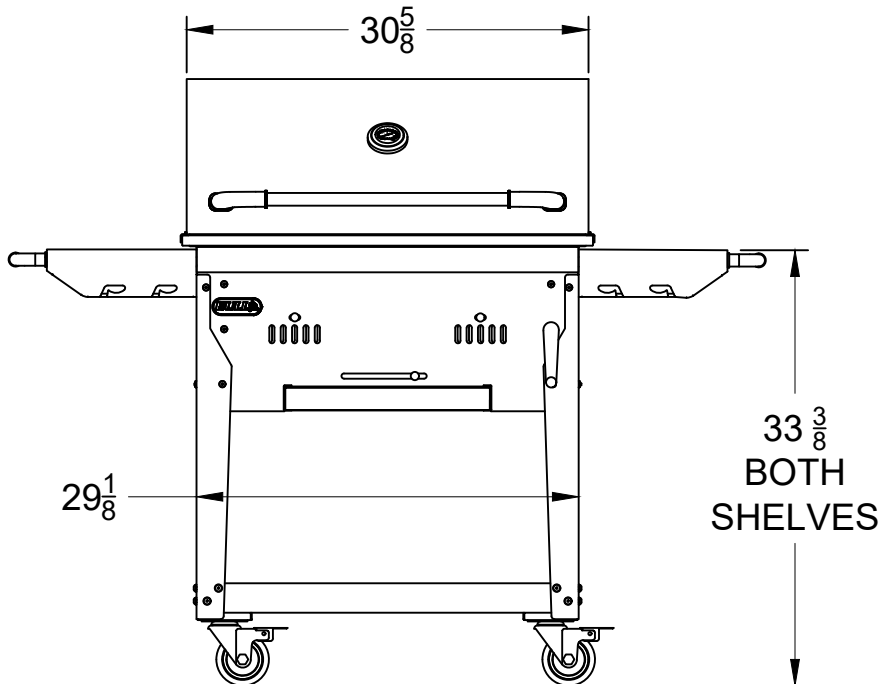

WWW.BULLBBQ.COM

**BISON PREMIUM
CHARCOAL GRILL WITH CART**
SPEC SHEET
ITEM# 88000

PERSPECTIVE ASSEMBLY VIEW
CART WITH BISON GRILL

TOP VIEW

FRONT VIEW

SIDE VIEW

NOTES:

1) ALL DIMENSIONS ARE IN INCH UNITS