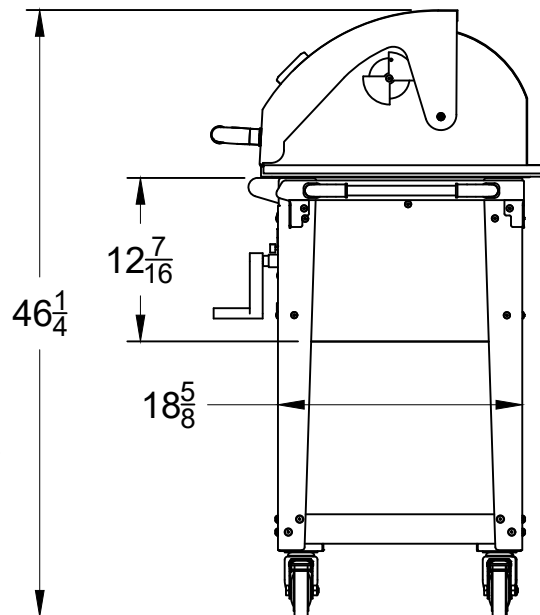

WWW.BULLBBQ.COM

**BISON PREMIUM
CHARCOAL GRILL WITH CART**
SPEC SHEET
ITEM# 88000

PERSPECTIVE ASSEMBLY VIEW
CART WITH BISON GRILL

TOP VIEW

FRONT VIEW

SIDE VIEW

NOTES:

1) ALL DIMENSIONS ARE IN INCH UNITS