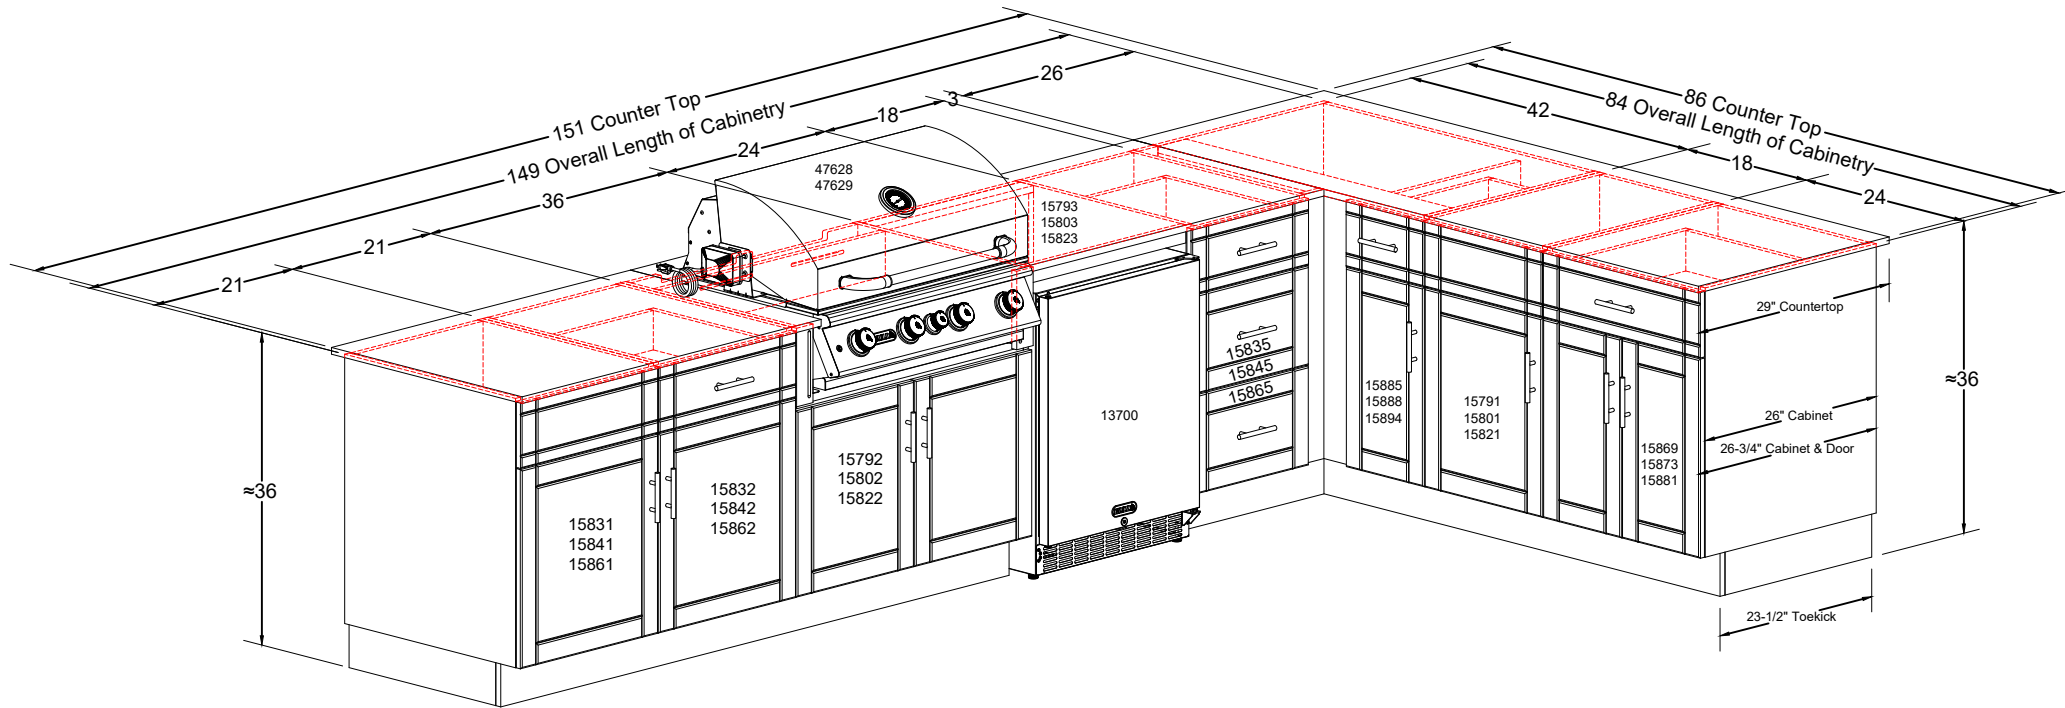

DuraBULL™

Right Return Augusta Kitchen

DuraBull 10ft. x 7ft. Right Return Augusta Kitchen

SKU # 15925 (Dune Base w/ Coffee Brown Granite)

SKU# 15926 (Symphony Blue Base w/ Galaxy White Granite)

SKU # 15927 (Charcoal Base w/ Midnight Black Granite)