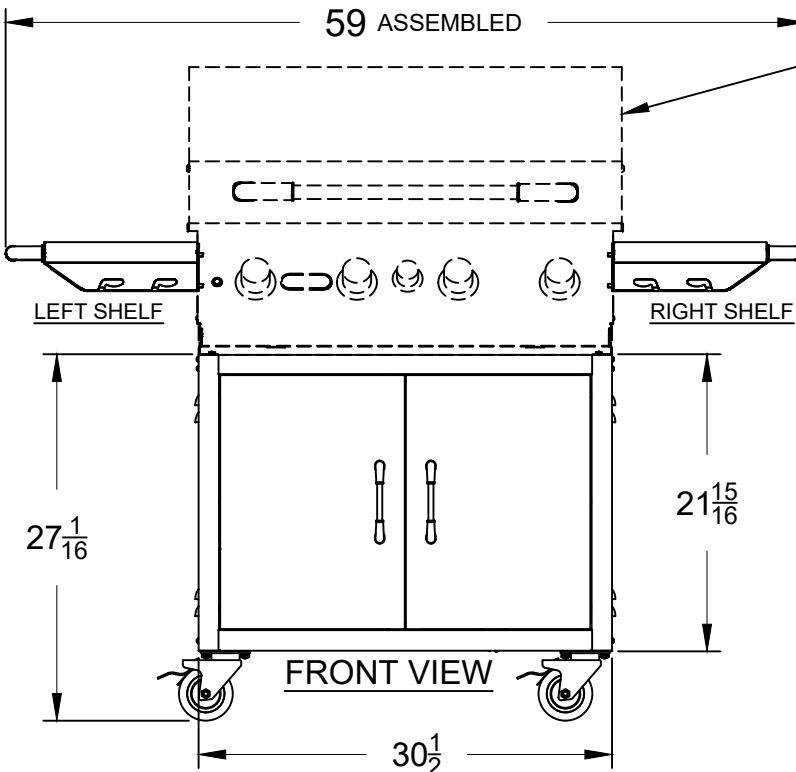

WWW.BULLBBQ.COM

30 INCH PEDESTAL CART
SPEC SHEET
MODEL 45551
USED WITH BULL
30 INCH GRILLS OR GRIDDLE

PERSPECTIVE VIEW
 SHOWN FOR ASSEMBLY REFERENCE
 GRILL AND SIDEKICK SIDEBURNER
 ARE SOLD SEPARATELY

NOTES:

1) ALL DIMENSIONS ARE IN INCH UNITS