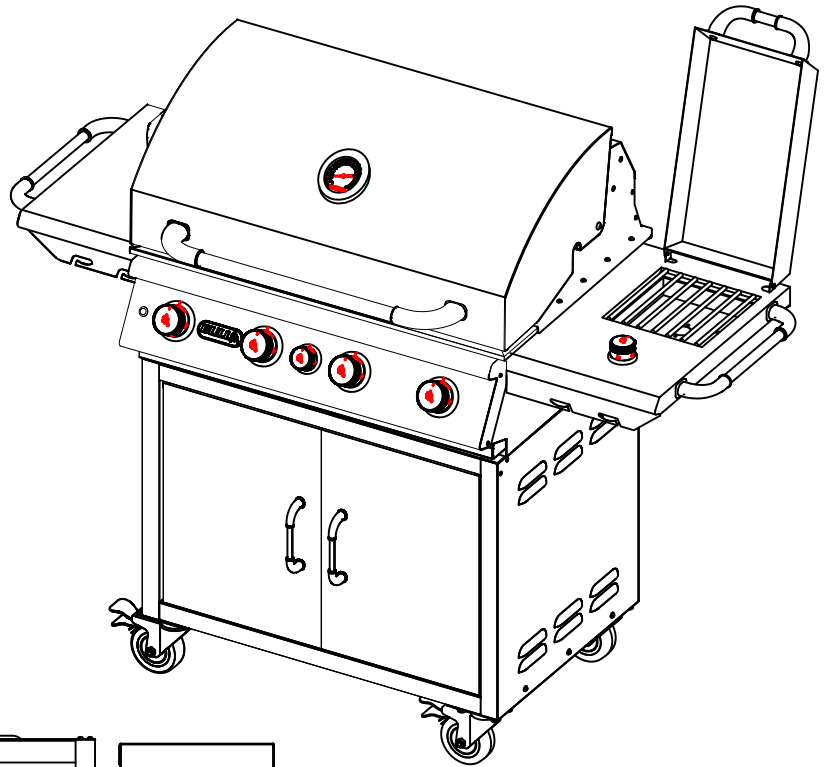

WWW.BULLBBQ.COM

30 INCH PEDESTAL CART
SPEC SHEET
MODEL 45551
USED WITH BULL
30 INCH GRILLS OR GRIDDLE

PERSPECTIVE VIEW
 SHOWN FOR ASSEMBLY REFERENCE
 GRILL AND SIDEKICK SIDEBURNER
 ARE SOLD SEPARATELY

NOTES:

1) ALL DIMENSIONS ARE IN INCH UNITS