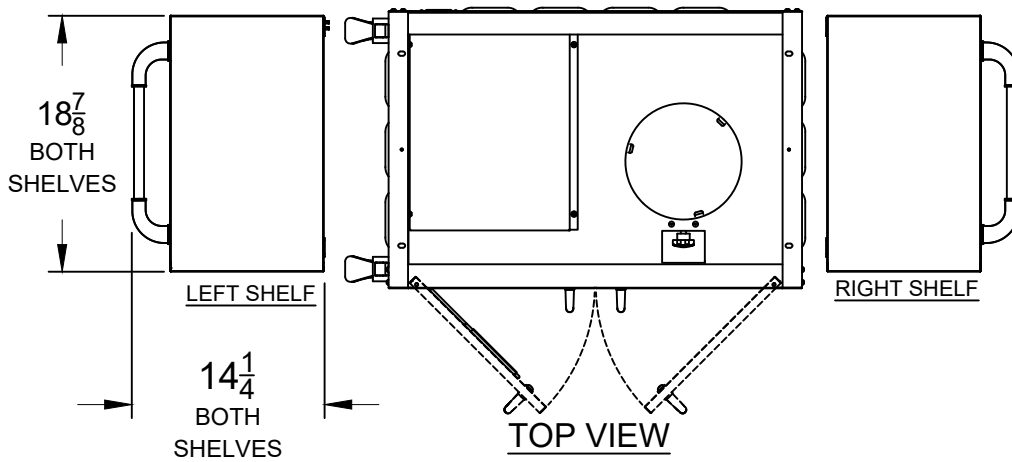

WWW.BULLBBQ.COM

30 INCH PEDESTAL CART
SPEC SHEET
MODEL 45551
USED WITH BULL
30 INCH GRILLS OR GRIDDLE

PERSPECTIVE VIEW
 SHOWN FOR ASSEMBLY REFERENCE
 GRILL AND SIDEKICK SIDEBURNER
 ARE SOLD SEPARATELY

NOTES:

1) ALL DIMENSIONS ARE IN INCH UNITS