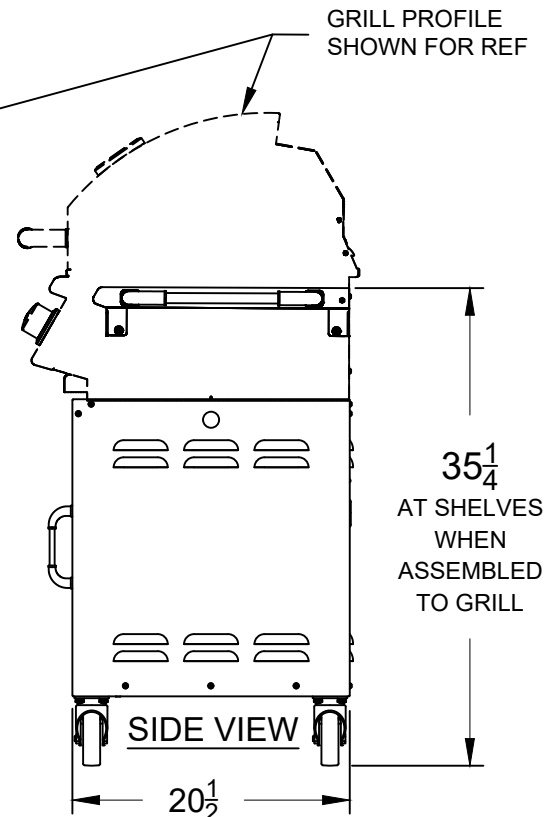

WWW.BULLBBQ.COM

30 INCH PEDESTAL CART
SPEC SHEET
MODEL 45551
USED WITH BULL
30 INCH GRILLS OR GRIDDLE

PERSPECTIVE VIEW
 SHOWN FOR ASSEMBLY REFERENCE
 GRILL AND SIDEKICK SIDEBURNER
 ARE SOLD SEPARATELY

NOTES:

1) ALL DIMENSIONS ARE IN INCH UNITS