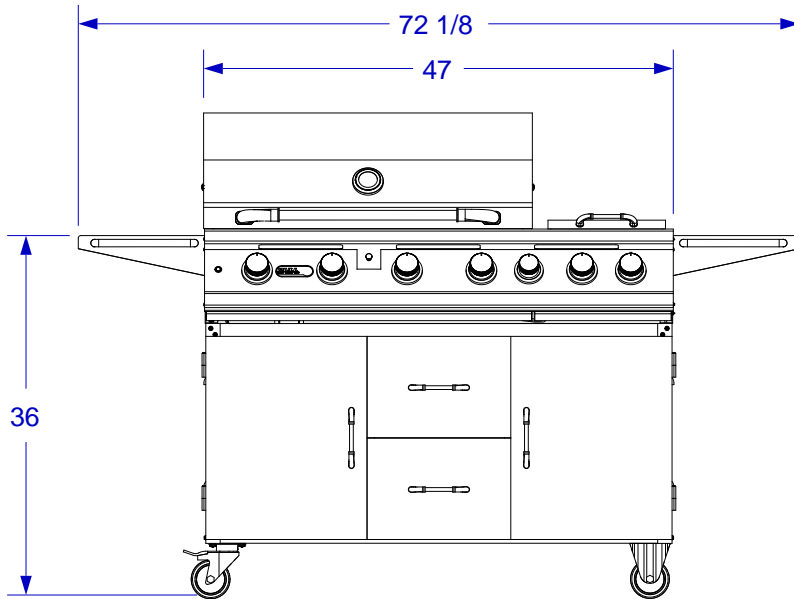

# BULL 7 BURNER GRILL BBQ CART SPEC SHEET

ISOMETRIC VIEW

FRONT VIEW

RIGHT SIDE VIEW

**NOTES:**

1. SCALE: 5/8" = 1'-0"
2. REVISION: 02/2014