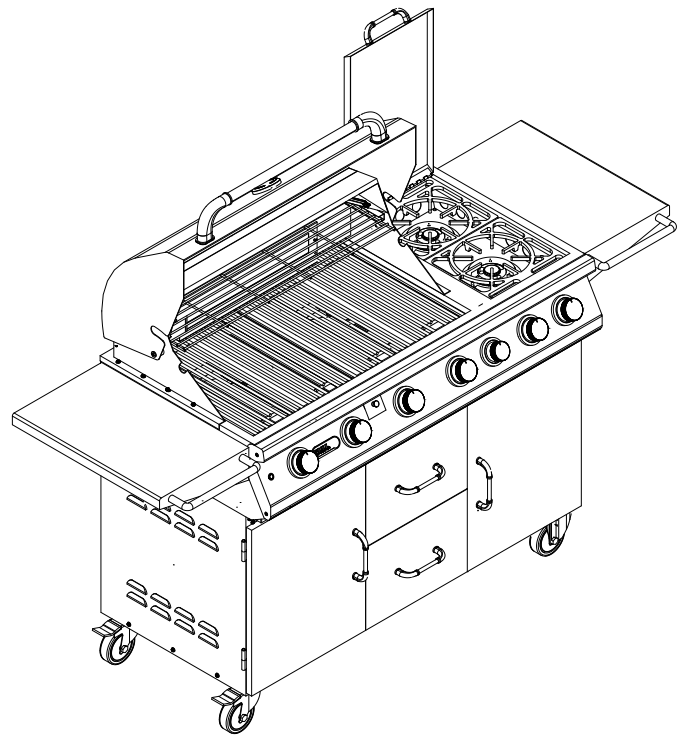

# BULL 7 BURNER GRILL BBQ CART SPEC SHEET

ISOMETRIC VIEW

FRONT VIEW

RIGHT SIDE VIEW

**NOTES:**

1. SCALE: 5/8" = 1'-0"
2. REVISION: 02/2014