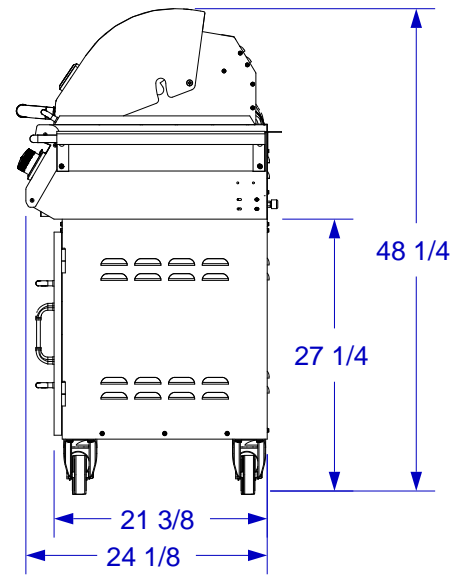

# BULL 7 BURNER GRILL BBQ CART SPEC SHEET

ISOMETRIC VIEW

FRONT VIEW

RIGHT SIDE VIEW

**NOTES:**

1. SCALE: 5/8" = 1'-0"
2. REVISION: 02/2014