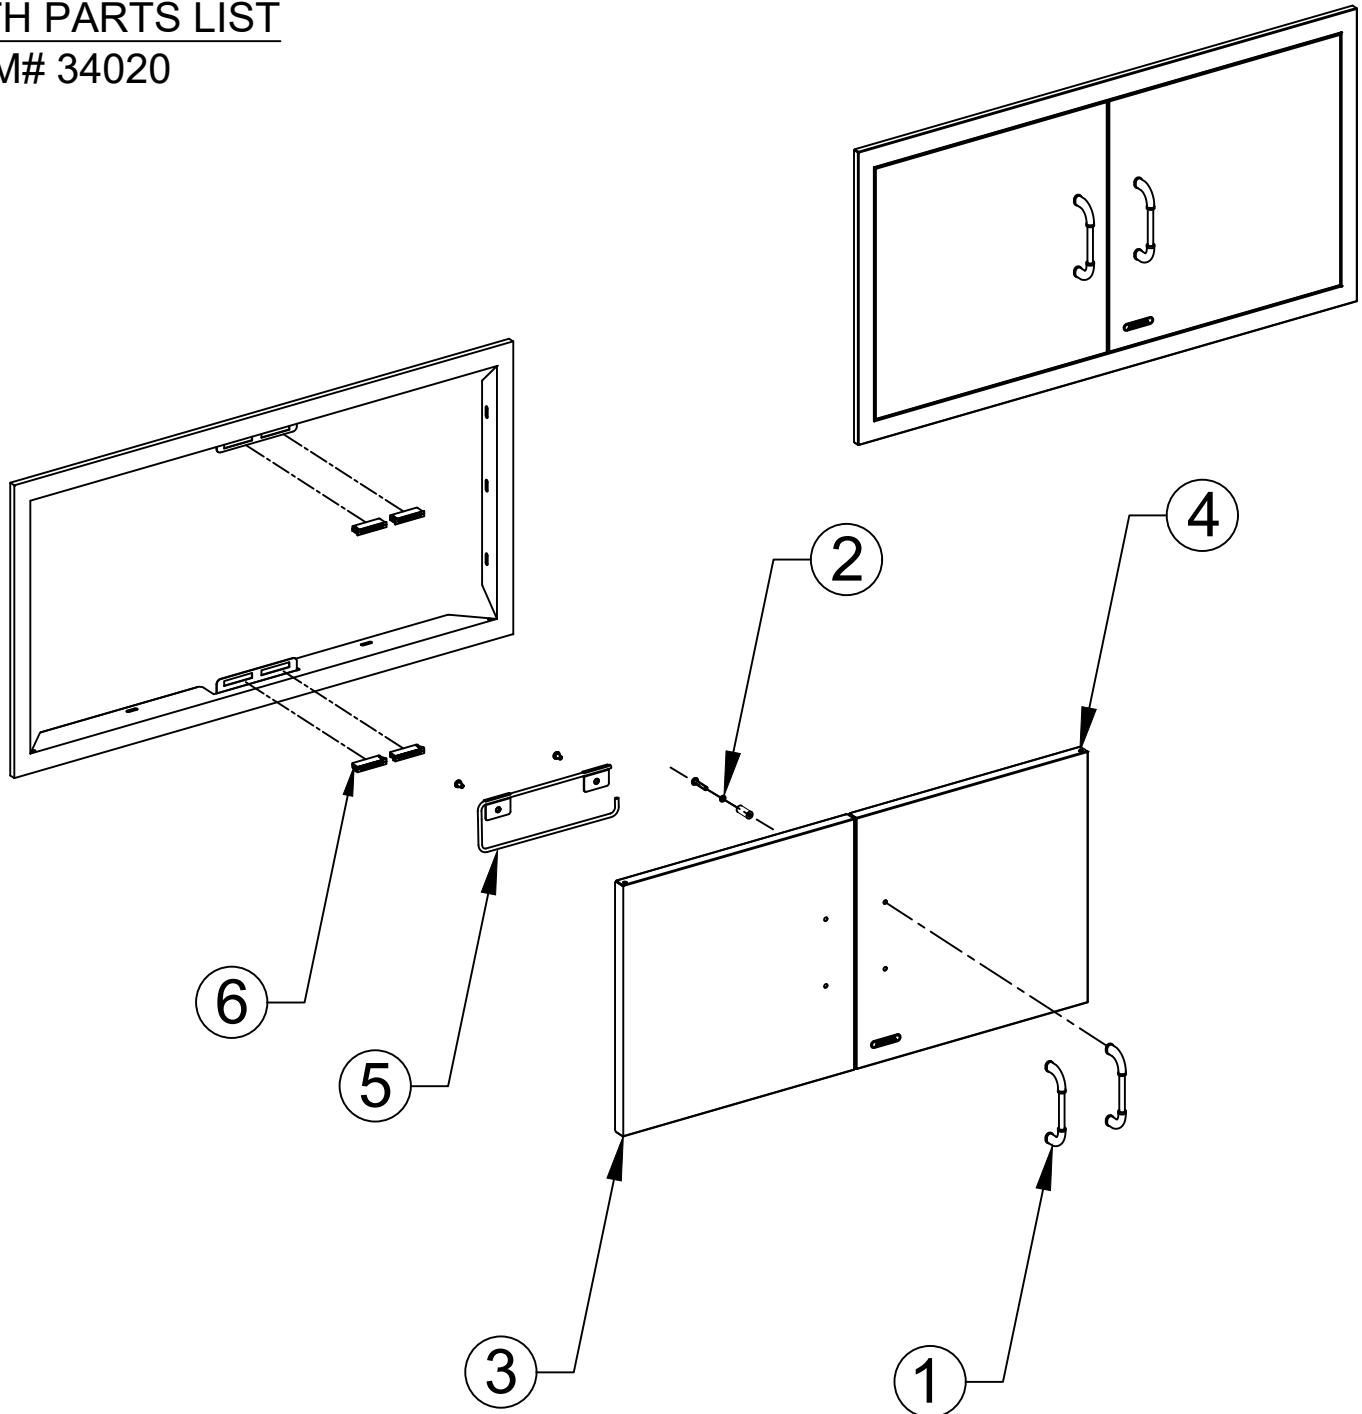

WWW.BULLBBQ.COM

**38 INCH DOUBLE DOOR
WITH REVEAL
EXPLODED VIEW
WITH PARTS LIST
ITEM# 34020**

| REPLACEMENT PARTS LIST | | | |
|------------------------|----------------|--------------------|--------|
| DWG ITEM # | PART # | DESCRIPTION | QTY |
| 1 | 16619 OR 16572 | HANDLE | 2 |
| 2 | 16515 | HANDLE INSTALL KIT | 2 SETS |
| 3 | 34002 | LEFT DOOR | 1 |
| 4 | 34003 | RIGHT DOOR | 1 |
| 5 | 73000 | TOWEL RACK | 1 |
| 6 | 16548 | DOOR MAGNET | 4 |

EXPLODED VIEW