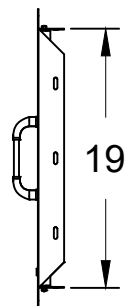

WWW.BULLBBQ.COM

SPEC SHEET
ITEM # 34000
38 INCH DOUBLE DOOR

PARTS LIST			
ITEM #	PART #	DESCRIPTION	QTY
1	13530	DOOR HANDLE	2
2	16558	DOOR HINGE	2
3	16548	DOOR MAGNET	2
4	73000	PAPER TOWEL HOLDER (OPTIONAL)	1

FRONT VIEW

SIDE VIEW

BACK VIEW

NOTES:

1. ALL DIMENSIONS ARE IN INCHES
2. INSTALLATION CUTOUT DIMENSIONS: 38 WIDE X 20 TALL X 2 1/4 DEEP