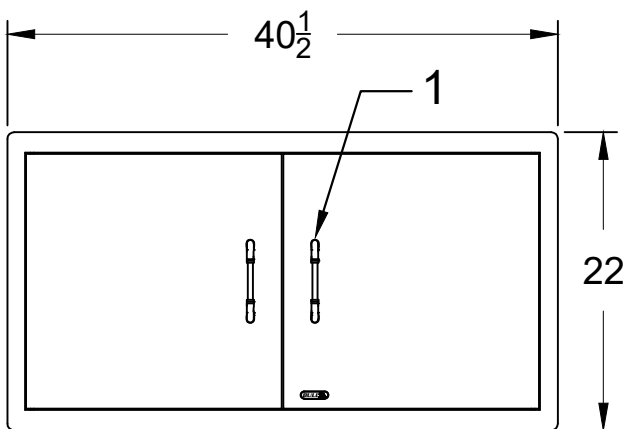

WWW.BULLBBQ.COM

SPEC SHEET
ITEM # 34000
38 INCH DOUBLE DOOR

PARTS LIST			
ITEM #	PART #	DESCRIPTION	QTY
1	13530	DOOR HANDLE	2
2	16558	DOOR HINGE	2
3	16548	DOOR MAGNET	2
4	73000	PAPER TOWEL HOLDER (OPTIONAL)	1

FRONT VIEW

SIDE VIEW

BACK VIEW

NOTES:

1. ALL DIMENSIONS ARE IN INCHES
2. INSTALLATION CUTOUT DIMENSIONS: 38 WIDE X 20 TALL X 2 1/4 DEEP