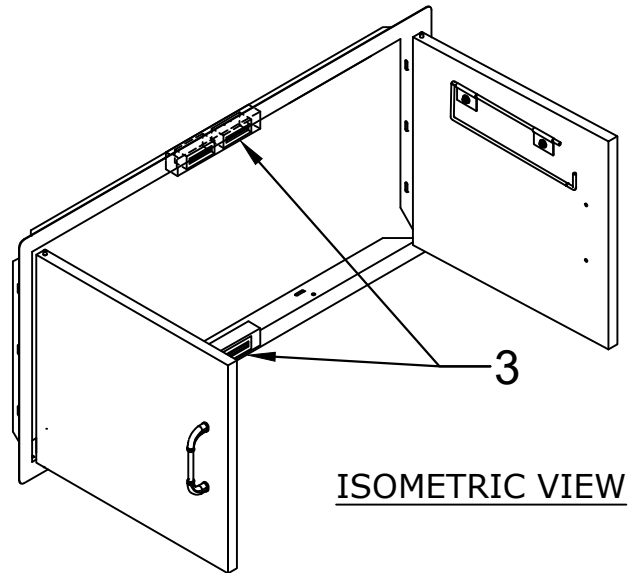

WWW.BULLBBQ.COM

SPEC SHEET
ITEM # 34000
38 INCH DOUBLE DOOR

PARTS LIST			
ITEM #	PART #	DESCRIPTION	QTY
1	13530	DOOR HANDLE	2
2	16558	DOOR HINGE	2
3	16548	DOOR MAGNET	2
4	73000	PAPER TOWEL HOLDER (OPTIONAL)	1

FRONT VIEW

SIDE VIEW

BACK VIEW

NOTES:

1. ALL DIMENSIONS ARE IN INCHES
2. INSTALLATION CUTOUT DIMENSIONS: 38 WIDE X 20 TALL X 2 1/4 DEEP