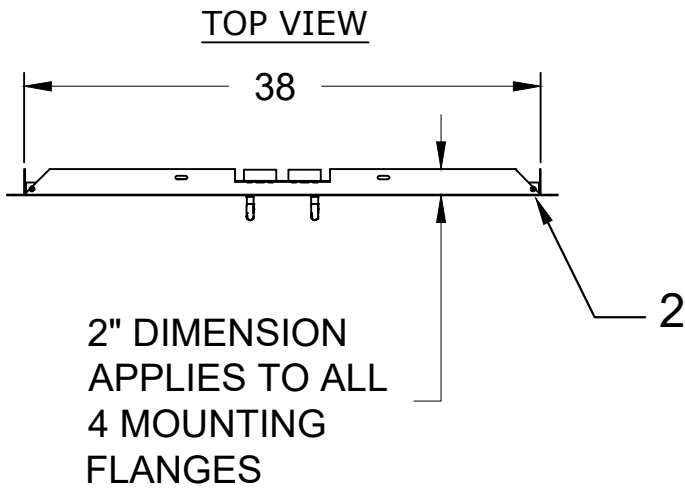

WWW.BULLBBQ.COM

SPEC SHEET
ITEM # 34000
38 INCH DOUBLE DOOR

PARTS LIST			
ITEM #	PART #	DESCRIPTION	QTY
1	13530	DOOR HANDLE	2
2	16558	DOOR HINGE	2
3	16548	DOOR MAGNET	2
4	73000	PAPER TOWEL HOLDER (OPTIONAL)	1

FRONT VIEW

SIDE VIEW

BACK VIEW

NOTES:

1. ALL DIMENSIONS ARE IN INCHES
2. INSTALLATION CUTOUT DIMENSIONS: 38 WIDE X 20 TALL X 2 1/4 DEEP