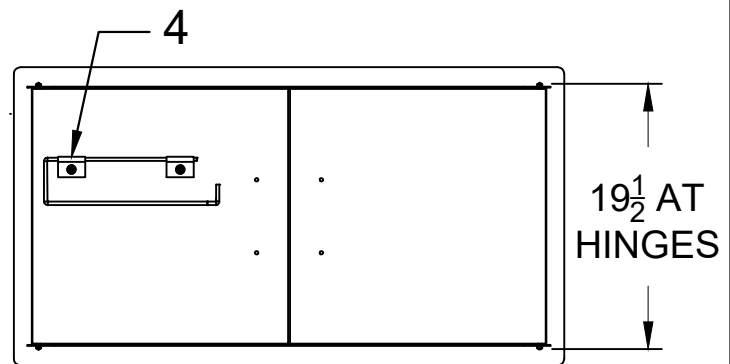

WWW.BULLBBQ.COM

SPEC SHEET
ITEM # 34000
38 INCH DOUBLE DOOR

PARTS LIST			
ITEM #	PART #	DESCRIPTION	QTY
1	13530	DOOR HANDLE	2
2	16558	DOOR HINGE	2
3	16548	DOOR MAGNET	2
4	73000	PAPER TOWEL HOLDER (OPTIONAL)	1

FRONT VIEW

SIDE VIEW

BACK VIEW

NOTES:

1. ALL DIMENSIONS ARE IN INCHES
2. INSTALLATION CUTOUT DIMENSIONS: 38 WIDE X 20 TALL X 2 1/4 DEEP