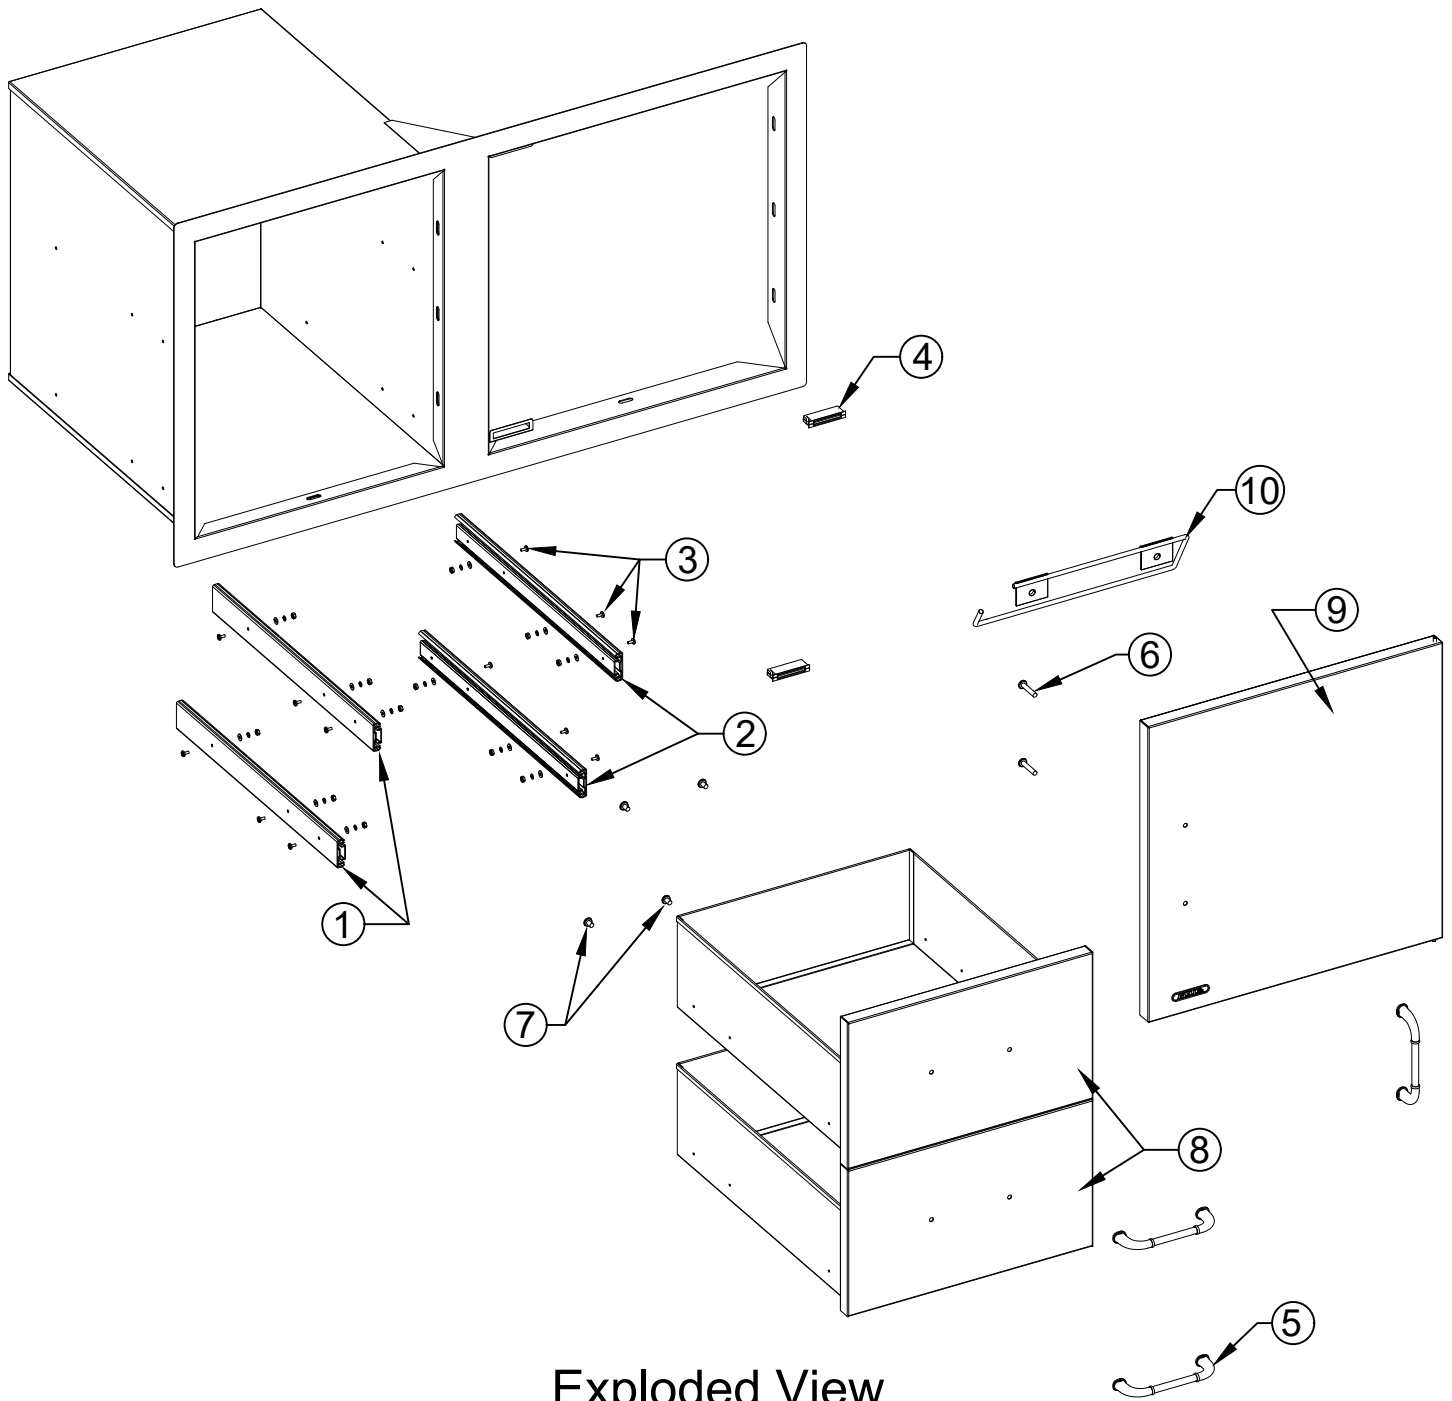

WWW.BULLBBQ.COM

**EXPLODED VIEW W/ PARTS LIST**

ITEM# 55875

38" DOOR / DRAWER COMBO

**REPLACEMENT PARTS LIST**

ITEM #	PART #	DESCRIPTION	QTY
1	09971	18" PLUG-IN GUIDE TRACK (LEFT)	2
2	09972	18" PLUG-IN GUIDE TRACK (RIGHT)	2
3	09973	GUIDE TRACK INSTALL SCREW SET	2 SETS
4	16548	DOOR MAGNET	2
5	16572	HANDLE	3
6	16515	DOOR HANDLE SCREW SET	1 SET
7	16611	DRAWER HANDLE SCREW SET	2 SETS
8	55878	DRAWER	2
9	55879	DOOR	1
10	73000	TOWEL RACK	1

Exploded View