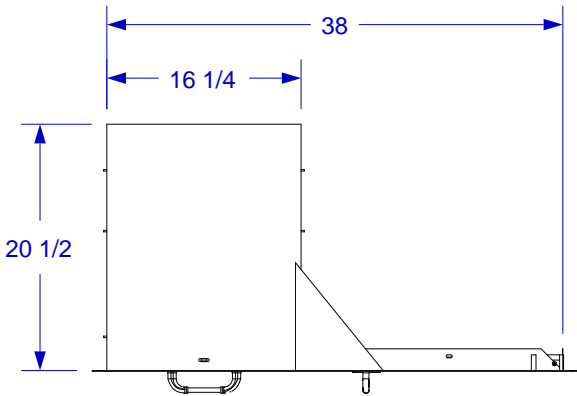

38" DOOR/DRAWER
COMBO SPEC SHEET
SKU #55875 S

ISOMETRIC VIEW

TOP VIEW

FRONT VIEW

RIGHT SIDE VIEW

NOTES:

1. CUTOUT DIMENSIONS: 38 1/2" W X 20" H X 20 3/4" D
2. SCALE: 1" = 1'-0"
3. REVISION: 01/2016