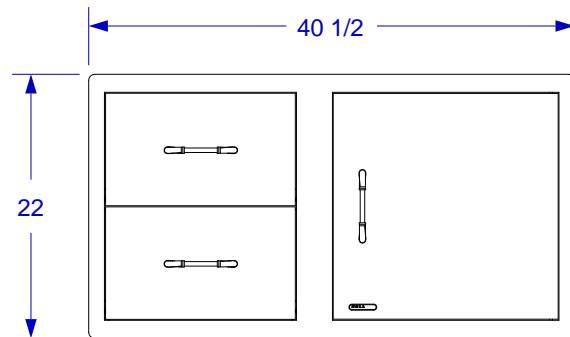

38" DOOR/DRAWER
COMBO SPEC SHEET
SKU #55875 S

ISOMETRIC VIEW

TOP VIEW

FRONT VIEW

RIGHT SIDE VIEW

NOTES:

1. CUTOUT DIMENSIONS: 38 1/2" W X 20" H X 20 3/4" D
2. SCALE: 1" = 1'-0"
3. REVISION: 01/2016