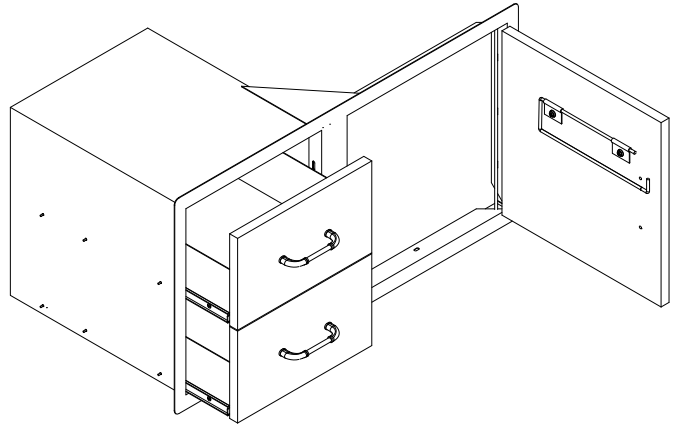

38" DOOR/DRAWER
COMBO SPEC SHEET
SKU #55875 S

ISOMETRIC VIEW

TOP VIEW

FRONT VIEW

RIGHT SIDE VIEW

NOTES:

1. CUTOUT DIMENSIONS: 38 1/2" W X 20" H X 20 3/4" D
2. SCALE: 1" = 1'-0"
3. REVISION: 01/2016