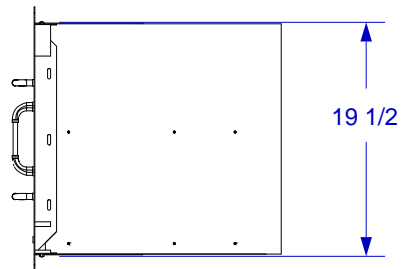

38" DOOR/DRAWER
COMBO SPEC SHEET
SKU #55875 S

ISOMETRIC VIEW

TOP VIEW

FRONT VIEW

RIGHT SIDE VIEW

NOTES:

1. CUTOUT DIMENSIONS: 38 1/2" W X 20" H X 20 3/4" D
2. SCALE: 1" = 1'-0"
3. REVISION: 01/2016