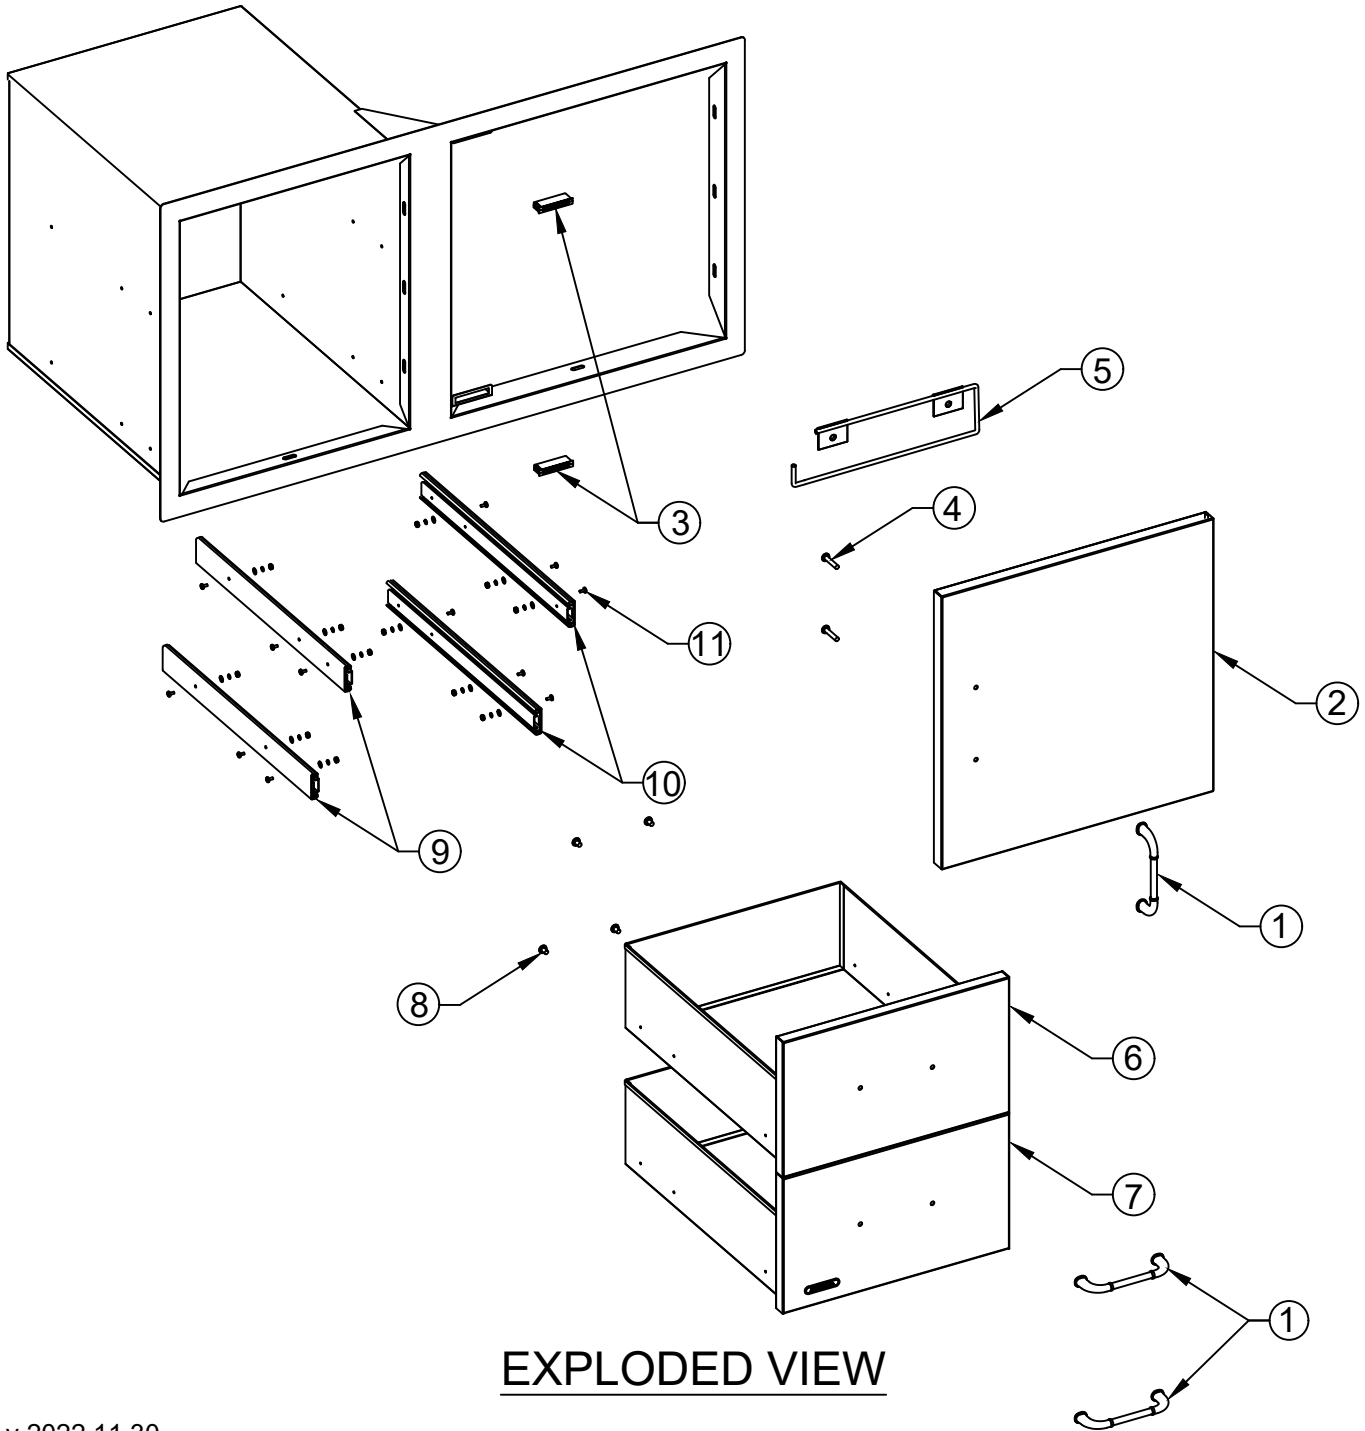

WWW.BULLBBQ.COM

EXPLODED VIEW W/PARTS LIST
ITEM# 55875
38 INCH 'REVERSIBLE'
DOOR / DRAWER COMBO

REPLACEMENT PARTS LIST			
DWG ITEM #	BULL PART #	DESCRIPTION	QTY
1	16572	DOOR/DRAWER HANDLE	3
2	55880	DOOR	1
3	16548	DOOR MAGNETS	2
4	16515	DOOR HANDLE SCREW SET	1 SET
5	73000	PAPER TOWEL HOLDER	1
6	55878	DRAWER	1
7	55881	DRAWER WITH BULL LOGO	1
8	16611	DRAWER HANDLE SCREW SET	2 SETS
9	09971	SELF CLOSING DRAWER RAIL LEFT SIDE	2
10	09972	SELF CLOSING DRAWER RAIL RIGHT SIDE	2
11	09973	DRAWER RAIL MOUNTING HARDWARE	2 SETS

EXPLODED VIEW