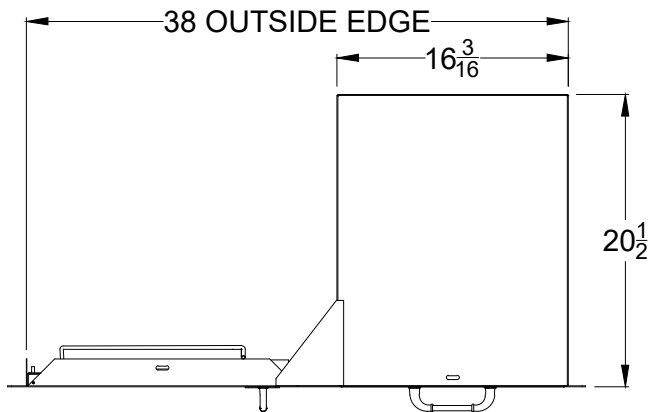

WWW.BULLBBQ.COM

SPEC SHEET OUTLINE

ITEM# 55875

38 INCH REVERSIBLE  
DOOR / DRAWER COMBO

PERSPECTIVE VIEW

WITH INSTALLATION  
CUT OUT DIMENSIONS

REVERSED PERSPECTIVE VIEW

WITH INSTALLATION  
CUT OUT DIMENSIONS

TOP VIEW

FRONT VIEW

RIGHT SIDE VIEW

NOTES:

- 1) ALL DIMENSIONS ARE IN INCH UNITS
- 2) REFER TO PERSPECTIVE VIEW FOR INSTALLATION CUTOUT DIMENSIONS.