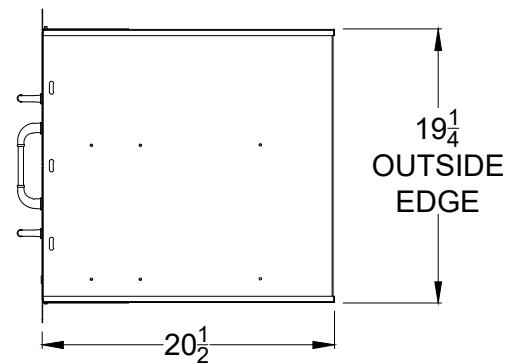

WWW.BULLBBQ.COM

SPEC SHEET OUTLINE

ITEM# 55875

38 INCH REVERSIBLE  
DOOR / DRAWER COMBO

PERSPECTIVE VIEW

WITH INSTALLATION  
CUT OUT DIMENSIONS

REVERSED PERSPECTIVE VIEW

WITH INSTALLATION  
CUT OUT DIMENSIONS

TOP VIEW

FRONT VIEW

RIGHT SIDE VIEW

NOTES:

- 1) ALL DIMENSIONS ARE IN INCH UNITS
- 2) REFER TO PERSPECTIVE VIEW FOR INSTALLATION CUTOUT DIMENSIONS.