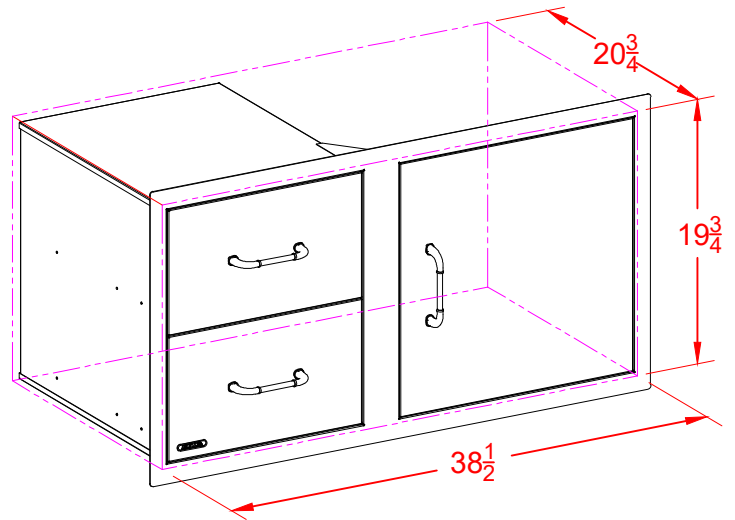

WWW.BULLBBQ.COM

SPEC SHEET OUTLINE

ITEM# 55875

38 INCH REVERSIBLE  
DOOR / DRAWER COMBO

PERSPECTIVE VIEW

WITH INSTALLATION  
CUT OUT DIMENSIONS

REVERSED PERSPECTIVE VIEW

WITH INSTALLATION  
CUT OUT DIMENSIONS

TOP VIEW

FRONT VIEW

RIGHT SIDE VIEW

NOTES:

- 1) ALL DIMENSIONS ARE IN INCH UNITS
- 2) REFER TO PERSPECTIVE VIEW FOR INSTALLATION CUTOUT DIMENSIONS.