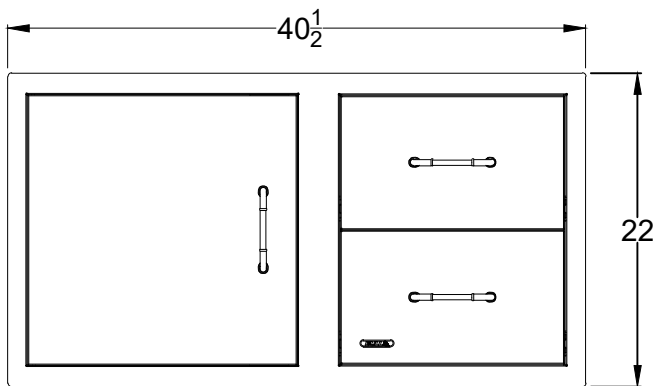

WWW.BULLBBQ.COM

SPEC SHEET OUTLINE

ITEM# 55875

38 INCH REVERSIBLE  
DOOR / DRAWER COMBO

PERSPECTIVE VIEW

WITH INSTALLATION  
CUT OUT DIMENSIONS

REVERSED PERSPECTIVE VIEW

WITH INSTALLATION  
CUT OUT DIMENSIONS

TOP VIEW

FRONT VIEW

RIGHT SIDE VIEW

NOTES:

- 1) ALL DIMENSIONS ARE IN INCH UNITS
- 2) REFER TO PERSPECTIVE VIEW FOR INSTALLATION CUTOUT DIMENSIONS.