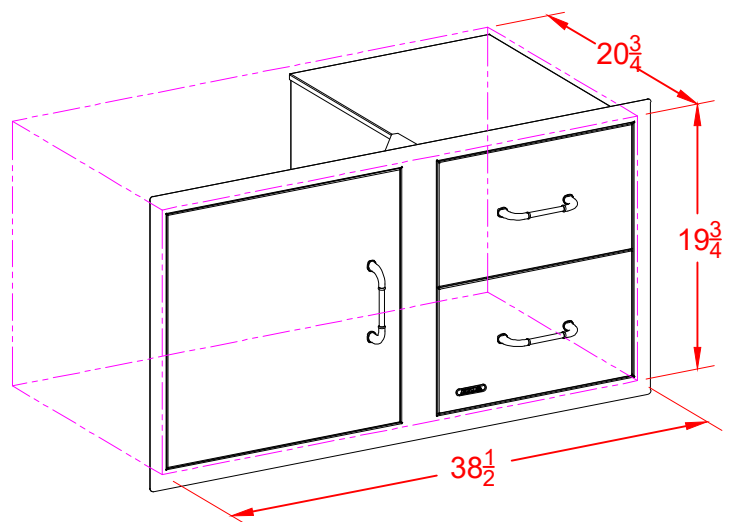

WWW.BULLBBQ.COM

SPEC SHEET OUTLINE

ITEM# 55875

38 INCH REVERSIBLE  
DOOR / DRAWER COMBO

PERSPECTIVE VIEW

WITH INSTALLATION  
CUT OUT DIMENSIONS

REVERSED PERSPECTIVE VIEW

WITH INSTALLATION  
CUT OUT DIMENSIONS

TOP VIEW

FRONT VIEW

RIGHT SIDE VIEW

NOTES:

- 1) ALL DIMENSIONS ARE IN INCH UNITS
- 2) REFER TO PERSPECTIVE VIEW FOR INSTALLATION CUTOUT DIMENSIONS.