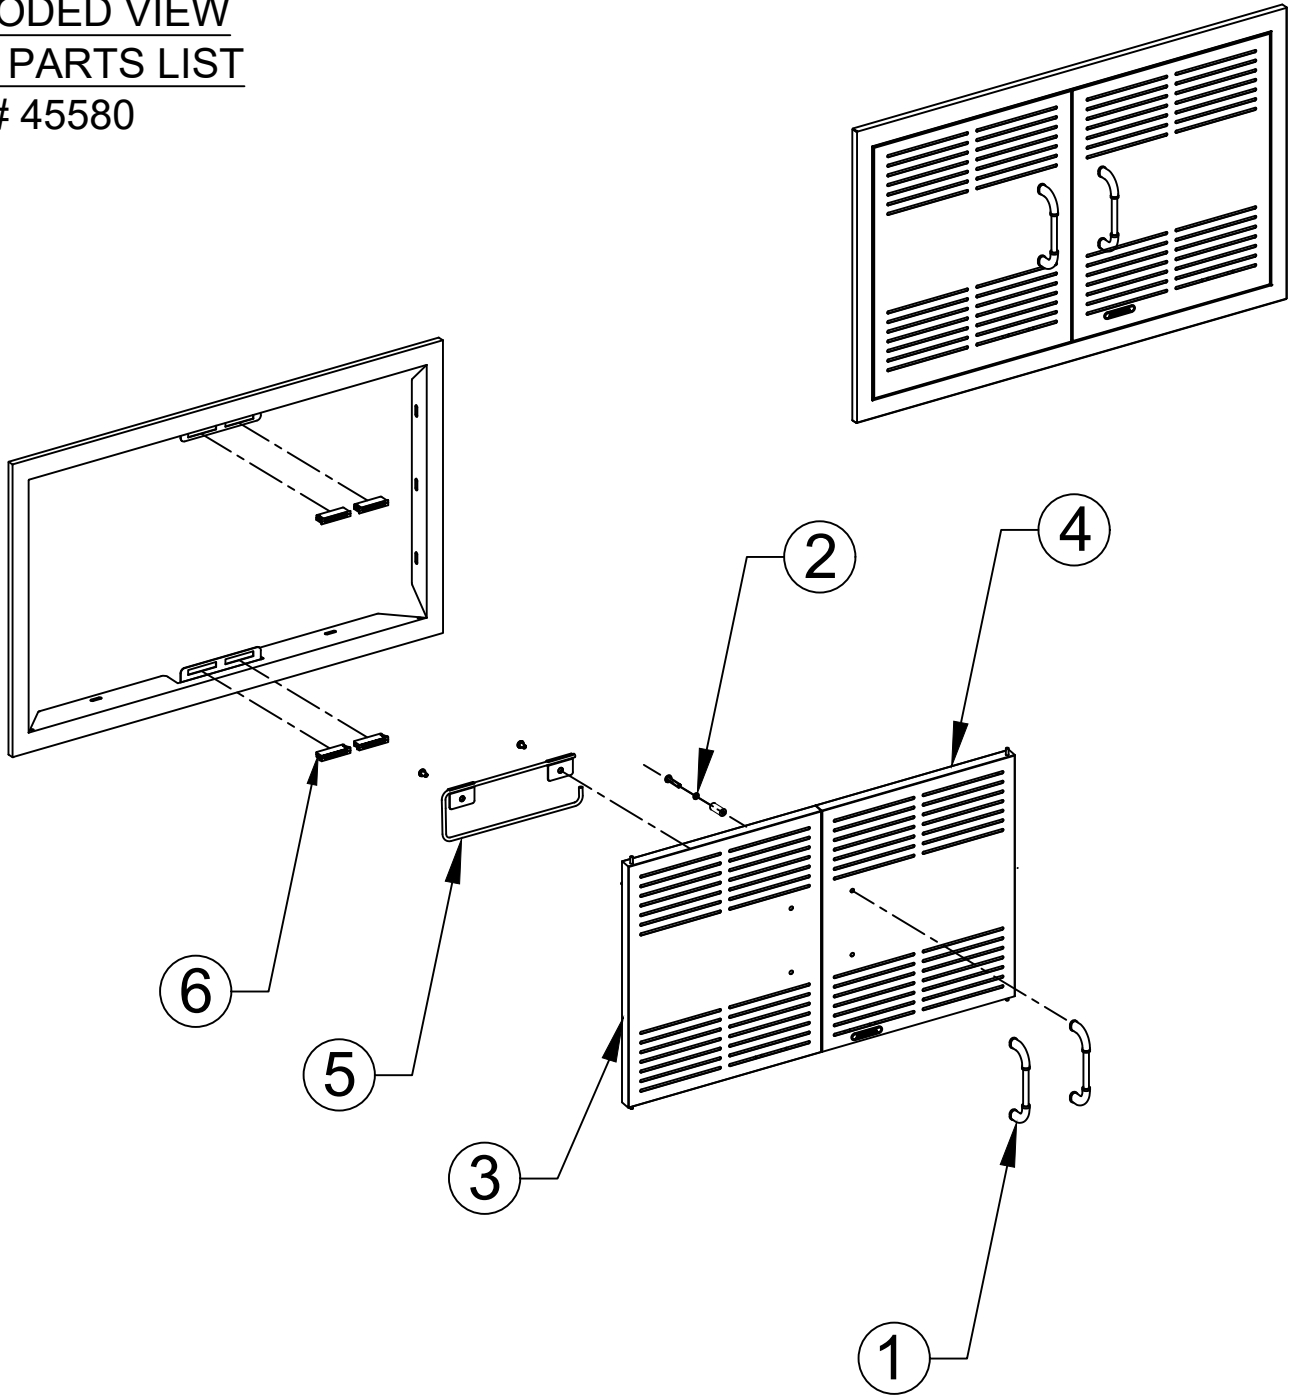

WWW.BULLBBQ.COM

30 INCH VENTED
DOUBLE DOOR
WITH REVEAL
EXPLODED VIEW
WITH PARTS LIST
ITEM# 45580

REPLACEMENT PARTS LIST			
DWG ITEM #	PART #	DESCRIPTION	QTY
1	16619 OR 16572	HANDLE	2
2	16515	HANDLE INSTALL KIT	2 SETS
3	45571	LEFT DOOR	1
4	44572	RIGHT DOOR	1
5	73000	TOWEL RACK	1
6	16548	DOOR MAGNET	4

EXPLODED VIEW