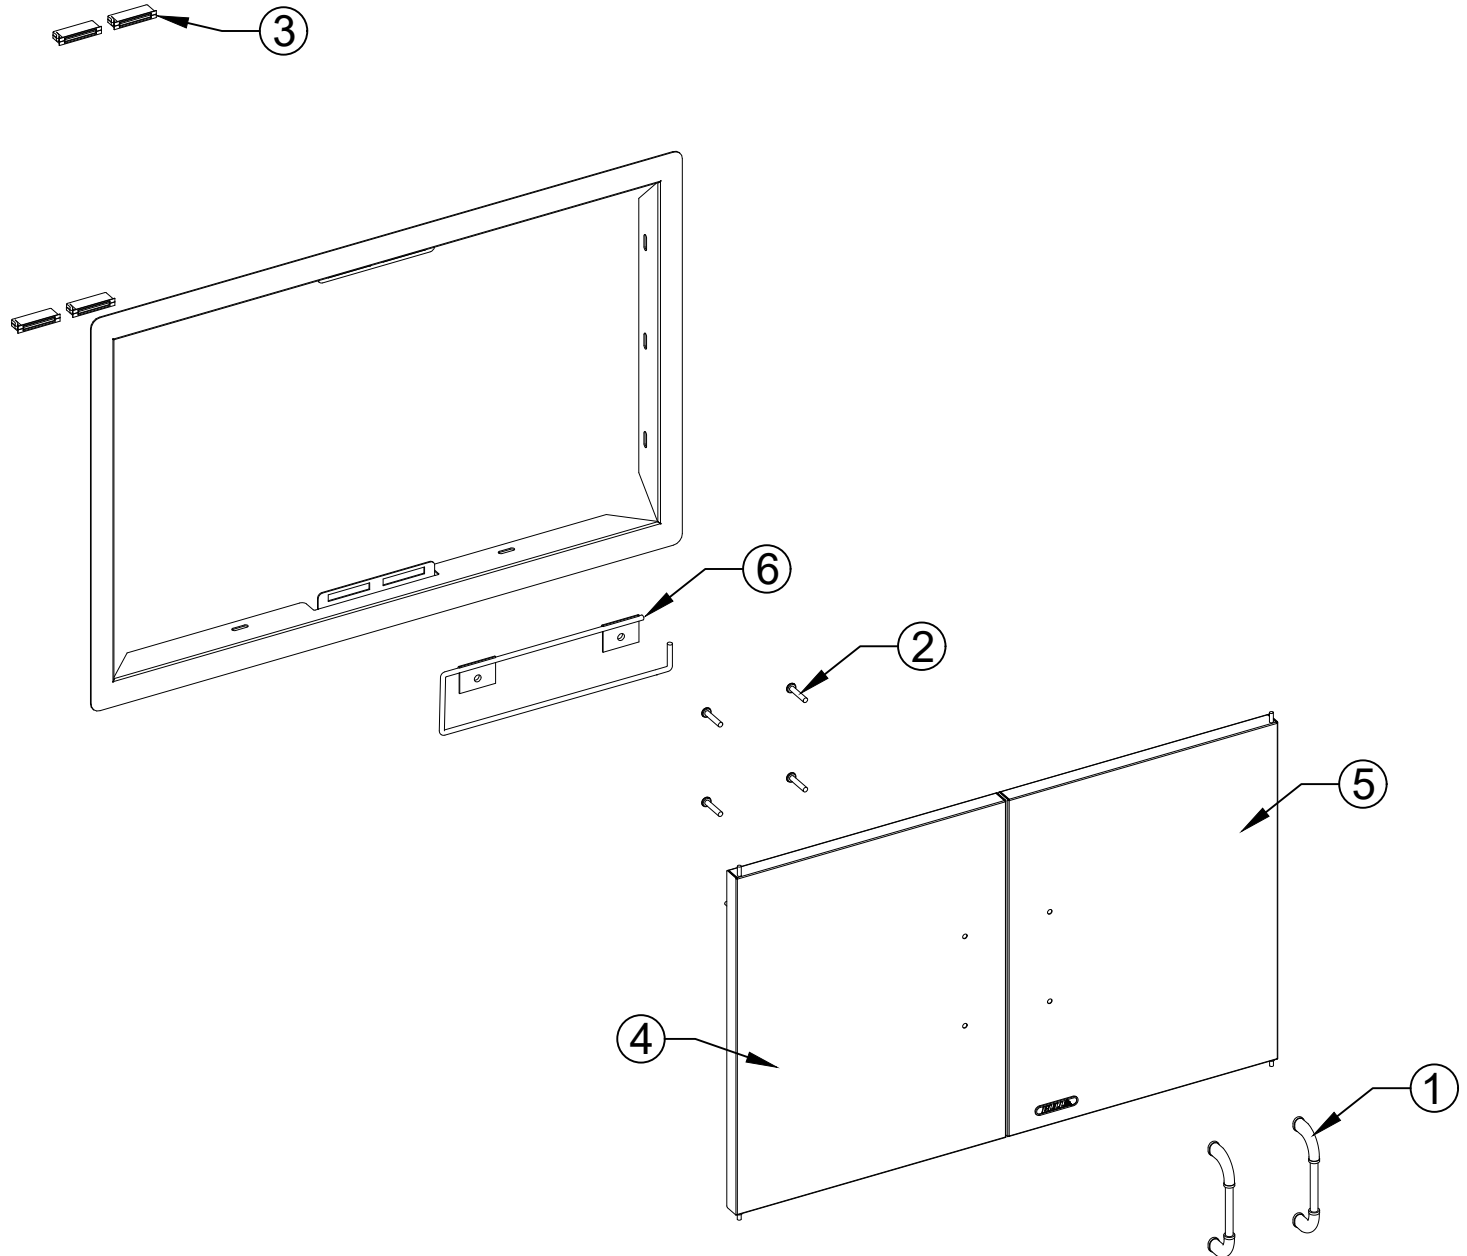

[WWW.BULLBBQ.COM](http://WWW.BULLBBQ.COM)

**EXPLODED VIEW W/ PARTS LIST**  
**ITEM # 33568**  
**30 INCH DOUBLE DOORS**

**REPLACEMENT PARTS LIST**

DWG ITEM #	PART #	DESCRIPTION	QTY
1	16572	HANDLE	2
2	16515	HANDLE SET SCREW	2 SETS
3	16548	DOOR MAGNET	4
4	16580	REPLACEMENT DOOR LEFT	1
5	16607	REPLACEMENT DOOR RIGHT	1
6	73000	TOWEL RACK	1

**Exploded View**