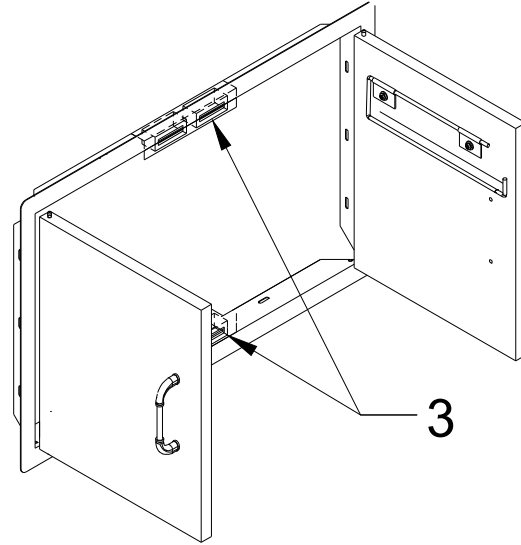

WWW.BULLBBQ.COM

SPEC SHEET
ITEM # 33568
30 INCH DOUBLE DOOR

PARTS LIST			
ITEM #	PART #	DESCRIPTION	QTY
1	13530	DOOR HANDLE	2
2	16558	DOOR HINGE	2
3	16548	DOOR MAGNET	2
4	73000	PAPER TOWEL HOLDER (OPTIONAL)	1

TOP VIEW

2 " DIMENSION
 APPLIES TO ALL
 4 MOUNTING
 FLANGES

ISOMETRIC VIEW

FRONT VIEW

SIDE VIEW

BACK VIEW

NOTES:

1. ALL DIMENSIONS ARE IN INCHES
2. INSTALLATION CUTOUT DIMENSIONS: 31 WIDE X 20 TALL X 2 1/4 DEEP