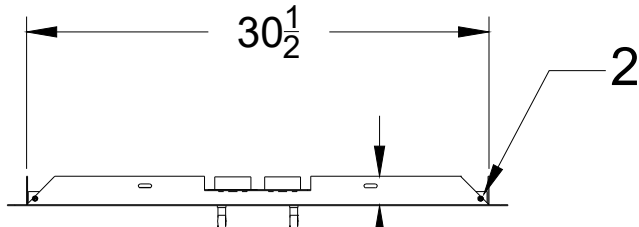

WWW.BULLBBQ.COM

SPEC SHEET
ITEM # 33568
30 INCH DOUBLE DOOR

PARTS LIST			
ITEM #	PART #	DESCRIPTION	QTY
1	13530	DOOR HANDLE	2
2	16558	DOOR HINGE	2
3	16548	DOOR MAGNET	2
4	73000	PAPER TOWEL HOLDER (OPTIONAL)	1

TOP VIEW

2 " DIMENSION
 APPLIES TO ALL
 4 MOUNTING
 FLANGES

ISOMETRIC VIEW

FRONT VIEW

SIDE VIEW

BACK VIEW

NOTES:

1. ALL DIMENSIONS ARE IN INCHES
2. INSTALLATION CUTOUT DIMENSIONS: 31 WIDE X 20 TALL X 2 1/4 DEEP