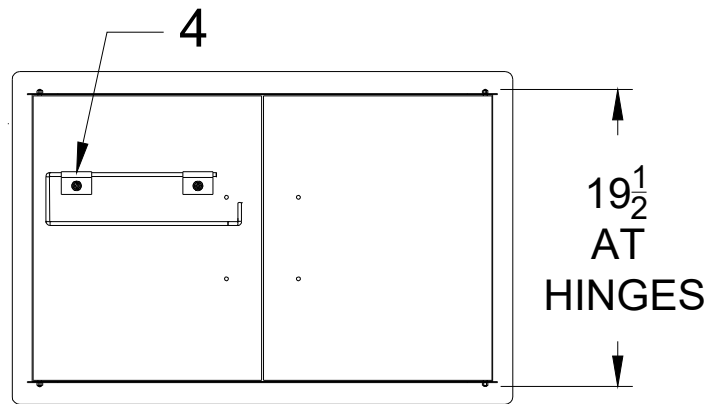

WWW.BULLBBQ.COM

SPEC SHEET
ITEM # 33568
30 INCH DOUBLE DOOR

PARTS LIST			
ITEM #	PART #	DESCRIPTION	QTY
1	13530	DOOR HANDLE	2
2	16558	DOOR HINGE	2
3	16548	DOOR MAGNET	2
4	73000	PAPER TOWEL HOLDER (OPTIONAL)	1

TOP VIEW

2 " DIMENSION
 APPLIES TO ALL
 4 MOUNTING
 FLANGES

ISOMETRIC VIEW

FRONT VIEW

SIDE VIEW

BACK VIEW

NOTES:

1. ALL DIMENSIONS ARE IN INCHES
2. INSTALLATION CUTOUT DIMENSIONS: 31 WIDE X 20 TALL X 2 1/4 DEEP