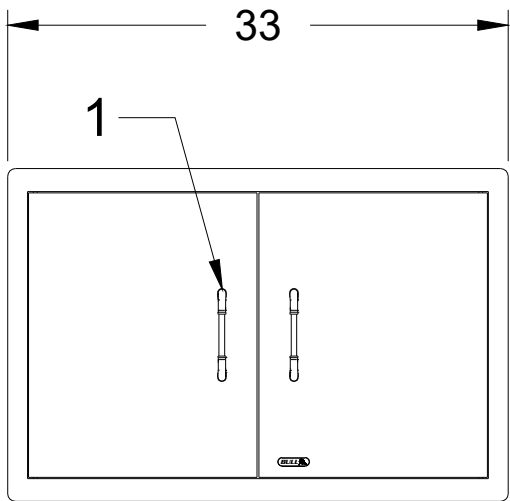

WWW.BULLBBQ.COM

SPEC SHEET
ITEM # 33568
30 INCH DOUBLE DOOR

PARTS LIST			
ITEM #	PART #	DESCRIPTION	QTY
1	13530	DOOR HANDLE	2
2	16558	DOOR HINGE	2
3	16548	DOOR MAGNET	2
4	73000	PAPER TOWEL HOLDER (OPTIONAL)	1

TOP VIEW

2 " DIMENSION
 APPLIES TO ALL
 4 MOUNTING
 FLANGES

ISOMETRIC VIEW

FRONT VIEW

SIDE VIEW

BACK VIEW

NOTES:

1. ALL DIMENSIONS ARE IN INCHES
2. INSTALLATION CUTOUT DIMENSIONS: 31 WIDE X 20 TALL X 2 1/4 DEEP