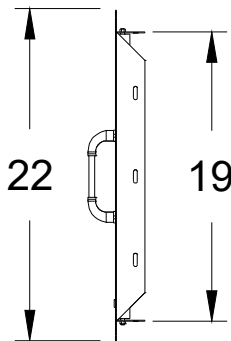

WWW.BULLBBQ.COM

SPEC SHEET
ITEM # 33568
30 INCH DOUBLE DOOR

PARTS LIST			
ITEM #	PART #	DESCRIPTION	QTY
1	13530	DOOR HANDLE	2
2	16558	DOOR HINGE	2
3	16548	DOOR MAGNET	2
4	73000	PAPER TOWEL HOLDER (OPTIONAL)	1

TOP VIEW

2 " DIMENSION
 APPLIES TO ALL
 4 MOUNTING
 FLANGES

ISOMETRIC VIEW

FRONT VIEW

SIDE VIEW

BACK VIEW

NOTES:

1. ALL DIMENSIONS ARE IN INCHES
2. INSTALLATION CUTOUT DIMENSIONS: 31 WIDE X 20 TALL X 2 1/4 DEEP