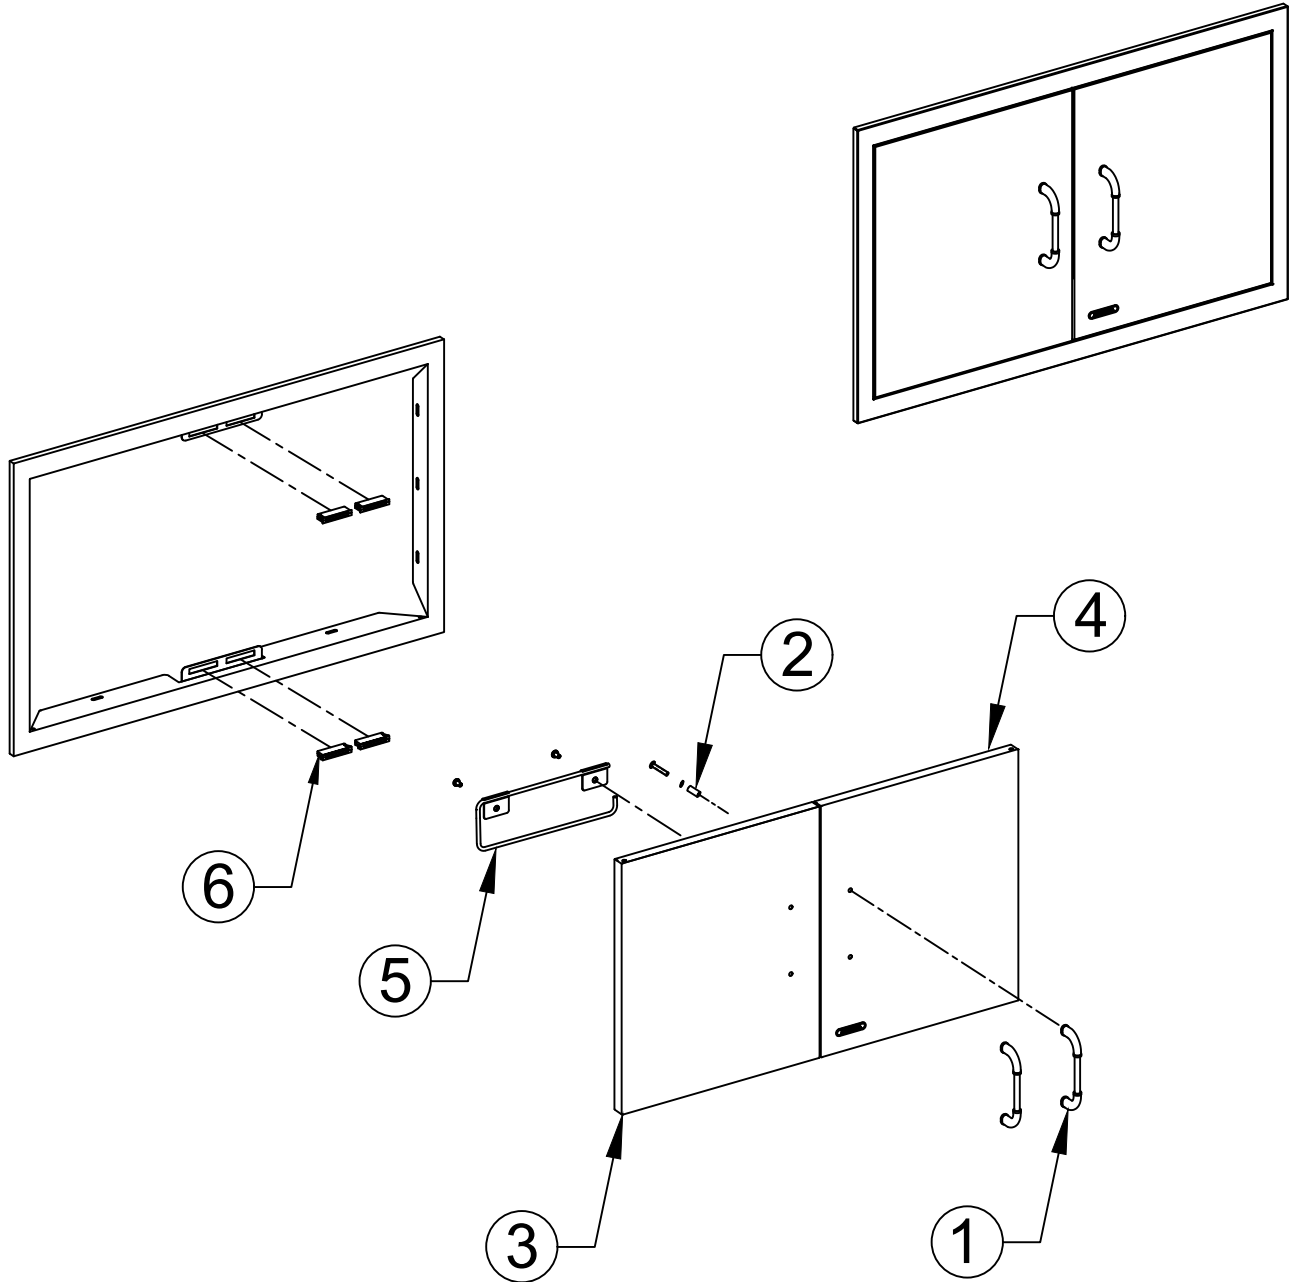

WWW.BULLBBQ.COM

**30 INCH DOUBLE DOOR
WITH REVEAL
EXPLODED VIEW
WITH PARTS LIST
ITEM# 33580**

REPLACEMENT PARTS LIST			
DWG ITEM #	PART #	DESCRIPTION	QTY
1	16619 OR 16572	HANDLE	2
2	16515	HANDLE SET SCREW	2 SETS
3	16580	LEFT DOOR	1
4	16607	RIGHT DOOR	1
5	73000	TOWEL RACK	1
6	16548	DOOR MAGNET	4

EXPLODED VIEW