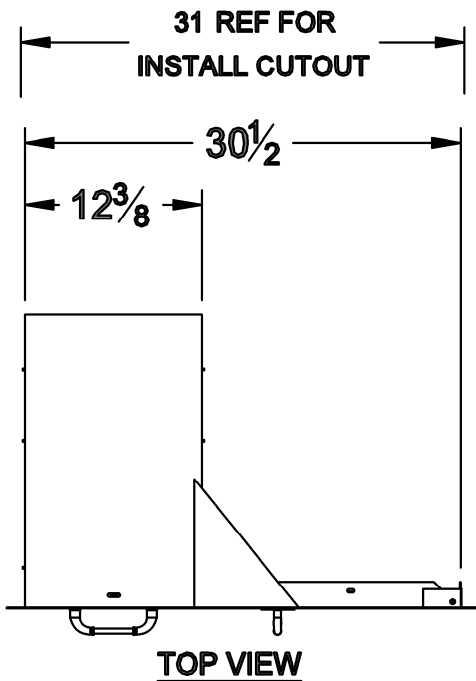

# SPEC SHEET

ITEM# 25876

30 INCH

DOOR/DRAWER COMBO

## PARTS LIST

ITEM #	PART #	DESCRIPTION	QTY
1	16572	HANDLE	3
2	16574	DRAWERS	2
3	09971	SELF CLOSING DRAWER RAIL (LEFT SIDE)	2
4	09972	SELF CLOSING DRAWER RAIL (RIGHT SIDE)	2
5	16578	DOOR	1

### NOTES:

1. ALL DIMENSIONS ARE IN INCH UNITS
2. INSTALLATION CUTOUT DIMENSIONS: 31 WIDE X 20 TALL X 20 3/4 DEEP