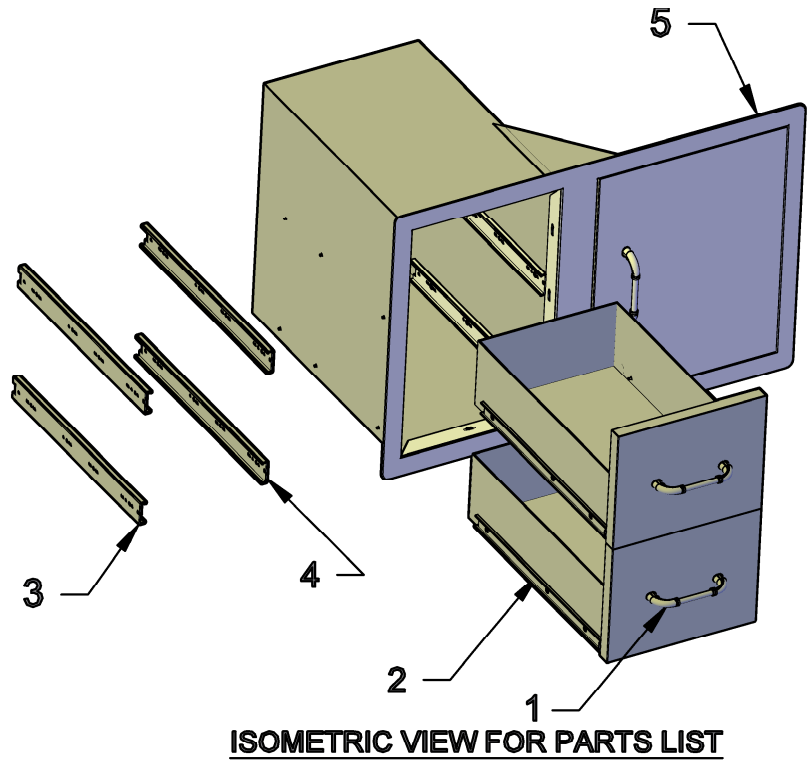

# SPEC SHEET

ITEM# 25876

30 INCH

DOOR/DRAWER COMBO

## PARTS LIST

ITEM #	PART #	DESCRIPTION	QTY
1	16572	HANDLE	3
2	16574	DRAWERS	2
3	09971	SELF CLOSING DRAWER RAIL (LEFT SIDE)	2
4	09972	SELF CLOSING DRAWER RAIL (RIGHT SIDE)	2
5	16578	DOOR	1

### NOTES:

1. ALL DIMENSIONS ARE IN INCH UNITS
2. INSTALLATION CUTOUT DIMENSIONS: 31 WIDE X 20 TALL X 20 3/4 DEEP