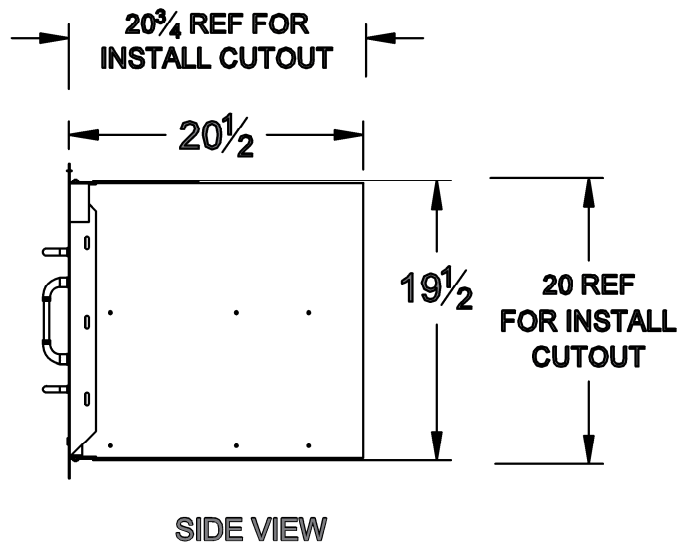

# SPEC SHEET

ITEM# 25876

30 INCH

DOOR/DRAWER COMBO

## PARTS LIST

ITEM #	PART #	DESCRIPTION	QTY
1	16572	HANDLE	3
2	16574	DRAWERS	2
3	09971	SELF CLOSING DRAWER RAIL (LEFT SIDE)	2
4	09972	SELF CLOSING DRAWER RAIL (RIGHT SIDE)	2
5	16578	DOOR	1

### NOTES:

1. ALL DIMENSIONS ARE IN INCH UNITS
2. INSTALLATION CUTOUT DIMENSIONS: 31 WIDE X 20 TALL X 20 3/4 DEEP