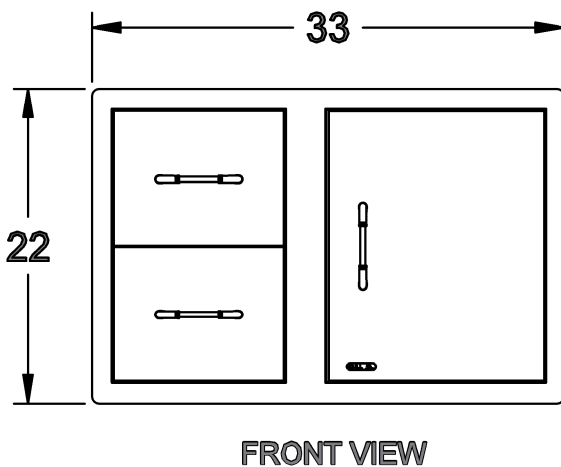

# SPEC SHEET

ITEM# 25876

30 INCH

DOOR/DRAWER COMBO

### NOTES:

1. ALL DIMENSIONS ARE IN INCH UNITS
2. INSTALLATION CUTOUT DIMENSIONS: 31 WIDE X 20 TALL X 20 3/4 DEEP