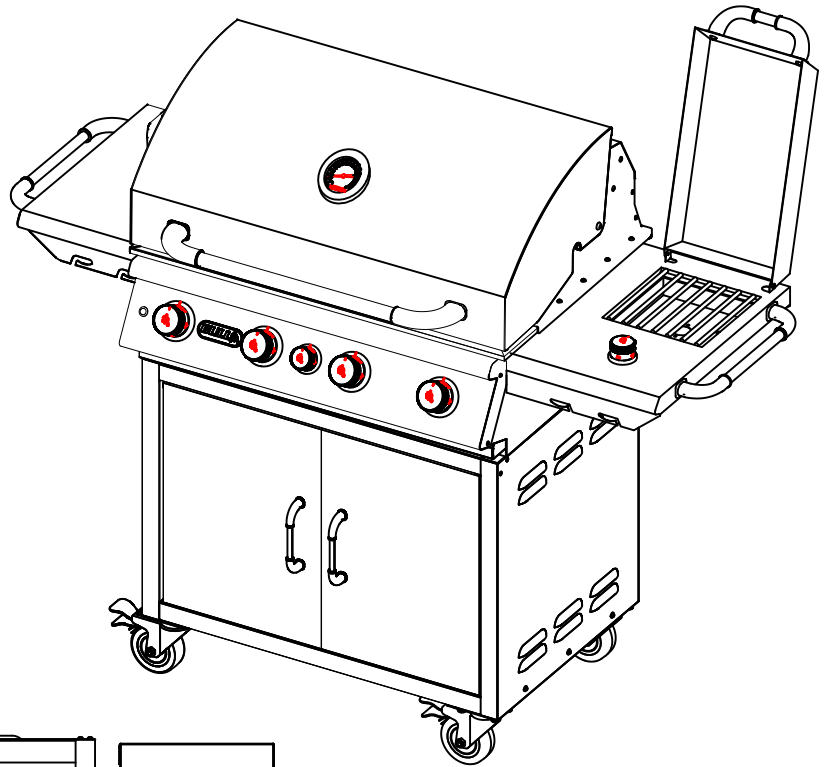

WWW.BULLBBQ.COM

**30 INCH PEDESTAL CART**  
**SPEC SHEET**  
**MODEL 45551**  
**USED WITH BULL**  
**30 INCH GRILLS OR GRIDDLE**

**PERSPECTIVE VIEW**  
 SHOWN FOR ASSEMBLY REFERENCE  
 GRILL AND SIDEKICK SIDEBURNER  
 ARE SOLD SEPARATELY

**NOTES:**

1) ALL DIMENSIONS ARE IN INCH UNITS