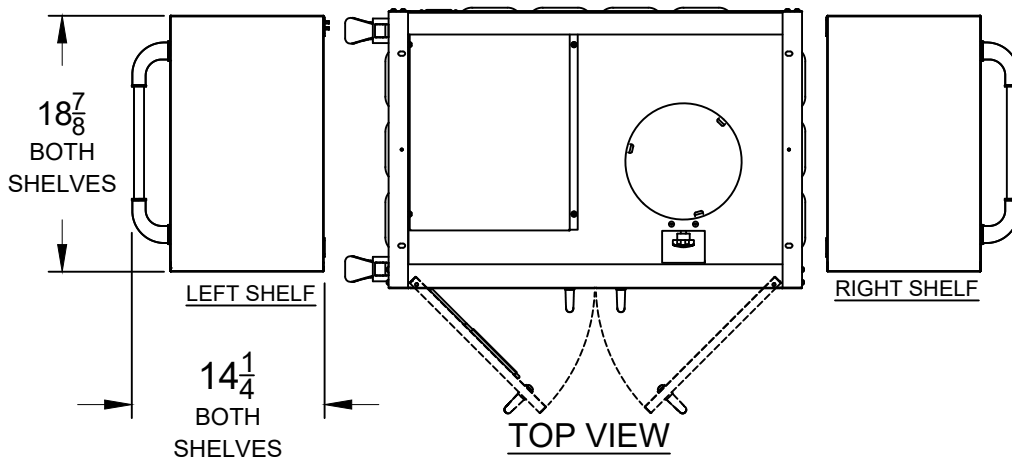

WWW.BULLBBQ.COM

**30 INCH PEDESTAL CART**  
**SPEC SHEET**  
**MODEL 45551**  
**USED WITH BULL**  
**30 INCH GRILLS OR GRIDDLE**

**PERSPECTIVE VIEW**  
 SHOWN FOR ASSEMBLY REFERENCE  
 GRILL AND SIDEKICK SIDEBURNER  
 ARE SOLD SEPARATELY

**NOTES:**

1) ALL DIMENSIONS ARE IN INCH UNITS