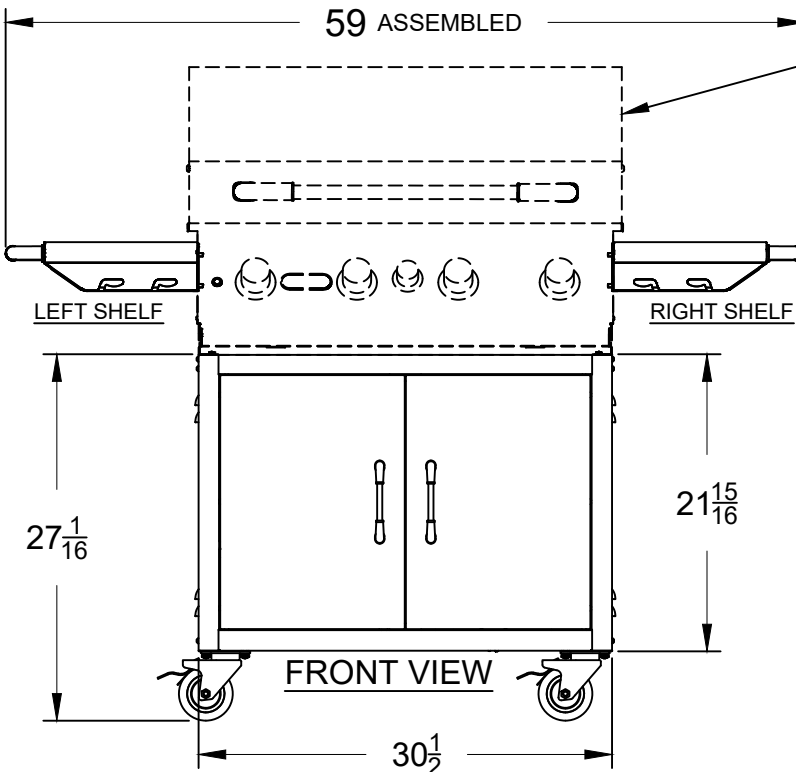

WWW.BULLBBQ.COM

**30 INCH PEDESTAL CART**  
**SPEC SHEET**  
**MODEL 45551**  
**USED WITH BULL**  
**30 INCH GRILLS OR GRIDDLE**

**PERSPECTIVE VIEW**  
 SHOWN FOR ASSEMBLY REFERENCE  
 GRILL AND SIDEKICK SIDEBURNER  
 ARE SOLD SEPARATELY

**NOTES:**

1) ALL DIMENSIONS ARE IN INCH UNITS