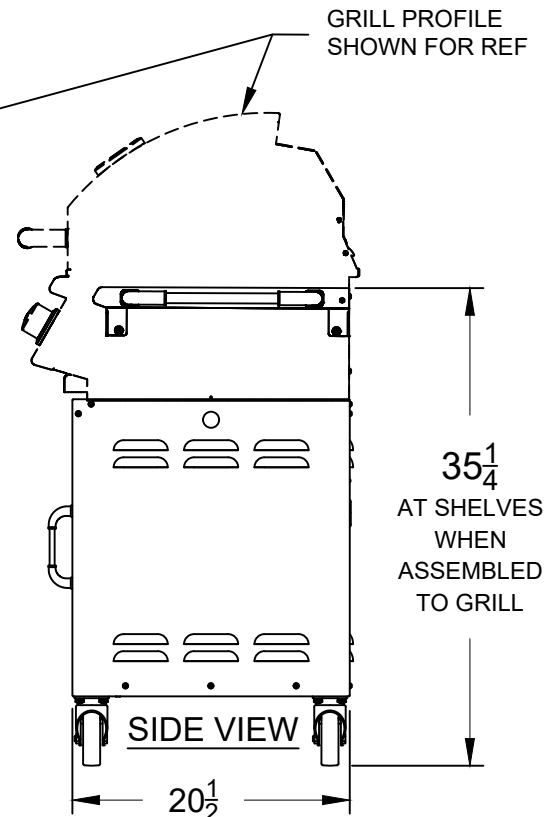

WWW.BULLBBQ.COM

**30 INCH PEDESTAL CART**  
**SPEC SHEET**  
**MODEL 45551**  
**USED WITH BULL**  
**30 INCH GRILLS OR GRIDDLE**

**PERSPECTIVE VIEW**  
 SHOWN FOR ASSEMBLY REFERENCE  
 GRILL AND SIDEKICK SIDEBURNER  
 ARE SOLD SEPARATELY

**NOTES:**

1) ALL DIMENSIONS ARE IN INCH UNITS