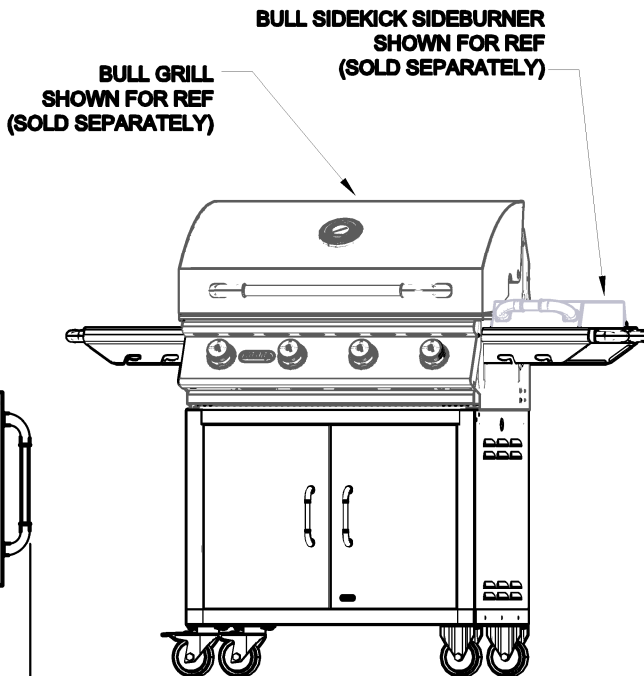

SPEC SHEET OUTLINE

ITEM# 45551

DESCRIPTION:

30 INCH PEDESTAL CART
FOR USE WITH 30 INCH BULL GRILLS
AND SIDEKICK SIDEBURNER

TOP VIEW

59

PERSPECTIVE VIEW

FRONT VIEW

30 1/2

36

REF PROPANE
TANK LOCATION
INSIDE CART

RIGHT SIDE VIEW

27 1/4

21

NOTES:

- 1) ALL DIMENSIONS ARE IN INCH UNITS

v.2021.08.25

SPEC SHEET REVISION BLOCK

- TO BE UPDATED WITH EACH FORMAL REVISION AND SAVED ALONG WITH PRIOR REVISION HISTORY.

DRAWN BY / DATE	REVISION HISTORY				
	VER NO.	BY	DATE	DESCRIPTION	APPD
APPROVED BY	v.2021.08.25	JC	8/25/2021	1) UPDATE TO CURRENT FORMAT. 2) 30 1/2 WAS 30 1/2 3) 66 WAS 61 1/2 4) ADD 36 DIM 5) REMOVE 23 DIM FOR GRILL WIDTH AND 48 1/2 DIM TO TOP OF GRILL. 6) UPDATE REF GRILL SHOWN 7) ADD REF SIDEKICK SIDEBURNER. 8) ADD NOTATION THAT GRILL AND SIDE ARE SOLD SEPARATELY 9) ADD PROPANE TANK REF LOCATION	