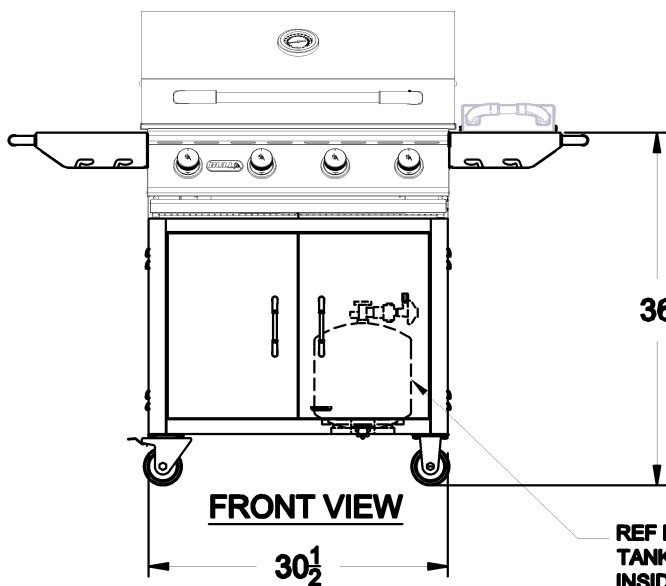

SPEC SHEET OUTLINE

ITEM# 45551

DESCRIPTION:

30 INCH PEDESTAL CART
FOR USE WITH 30 INCH BULL GRILLS
AND SIDEKICK SIDEBURNER

TOP VIEW

59

PERSPECTIVE VIEW

FRONT VIEW

30 1/2

36

REF PROPANE
TANK LOCATION
INSIDE CART

RIGHT SIDE VIEW

27 1/4

21

NOTES:

- 1) ALL DIMENSIONS ARE IN INCH UNITS

v.2021.08.25

SPEC SHEET REVISION BLOCK

- TO BE UPDATED WITH EACH FORMAL REVISION AND SAVED ALONG WITH PRIOR REVISION HISTORY.

DRAWN BY / DATE	REVISION HISTORY				
	VER NO.	BY	DATE	DESCRIPTION	APPD
APPROVED BY	v.2021.08.25	JC	8/25/2021	1) UPDATE TO CURRENT FORMAT. 2) 30 1/2 WAS 30 1/2 3) 66 WAS 61 1/2 4) ADD 36 DIM 5) REMOVE 23 DIM FOR GRILL WIDTH AND 48 1/2 DIM TO TOP OF GRILL. 6) UPDATE REF GRILL SHOWN 7) ADD REF SIDEKICK SIDEBURNER. 8) ADD NOTATION THAT GRILL AND SIDE ARE SOLD SEPARATELY 9) ADD PROPANE TANK REF LOCATION	