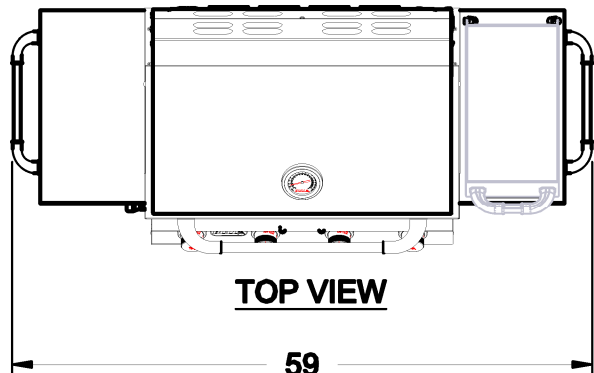

SPEC SHEET OUTLINE

ITEM# 45551

DESCRIPTION:

30 INCH PEDESTAL CART
FOR USE WITH 30 INCH BULL GRILLS
AND SIDEKICK SIDEBURNER

TOP VIEW

59

PERSPECTIVE VIEW

FRONT VIEW

30 1/2

36

REF PROPANE
TANK LOCATION
INSIDE CART

RIGHT SIDE VIEW

27 1/4

21

NOTES:

- 1) ALL DIMENSIONS ARE IN INCH UNITS

v.2021.08.25

SPEC SHEET REVISION BLOCK

- TO BE UPDATED WITH EACH FORMAL REVISION AND SAVED ALONG WITH PRIOR REVISION HISTORY.

DRAWN BY / DATE	REVISION HISTORY				
	VER NO.	BY	DATE	DESCRIPTION	APPD
APPROVED BY	v.2021.08.25	JC	8/25/2021	1) UPDATE TO CURRENT FORMAT. 2) 30 1/2 WAS 30 1/2 3) 66 WAS 61 1/2 4) ADD 36 DIM 5) REMOVE 23 DIM FOR GRILL WIDTH AND 48 1/2 DIM TO TOP OF GRILL. 6) UPDATE REF GRILL SHOWN 7) ADD REF SIDEKICK SIDEBURNER. 8) ADD NOTATION THAT GRILL AND SIDE ARE SOLD SEPARATELY 9) ADD PROPANE TANK REF LOCATION	