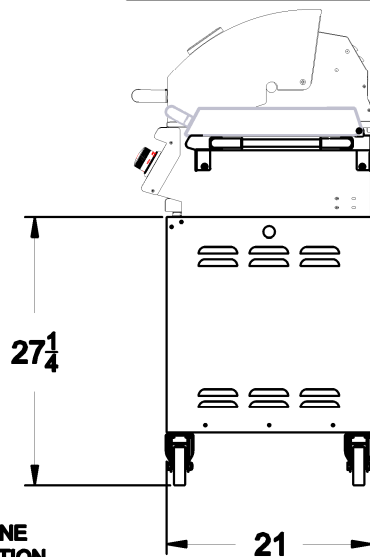

SPEC SHEET OUTLINE

ITEM# 45551

DESCRIPTION:

30 INCH PEDESTAL CART
FOR USE WITH 30 INCH BULL GRILLS
AND SIDEKICK SIDEBURNER

TOP VIEW

59

PERSPECTIVE VIEW

FRONT VIEW

30 1/2

36

REF PROPANE
TANK LOCATION
INSIDE CART

RIGHT SIDE VIEW

27 1/4

21

NOTES:

- 1) ALL DIMENSIONS ARE IN INCH UNITS

v.2021.08.25

SPEC SHEET REVISION BLOCK

- TO BE UPDATED WITH EACH FORMAL REVISION AND SAVED ALONG WITH PRIOR REVISION HISTORY.

DRAWN BY / DATE	REVISION HISTORY				
	VER NO.	BY	DATE	DESCRIPTION	APPD
APPROVED BY	v.2021.08.25	JC	8/25/2021	1) UPDATE TO CURRENT FORMAT. 2) 30 1/2 WAS 30 1/2 3) 66 WAS 61 1/2 4) ADD 36 DIM 5) REMOVE 23 DIM FOR GRILL WIDTH AND 48 1/2 DIM TO TOP OF GRILL. 6) UPDATE REF GRILL SHOWN 7) ADD REF SIDEKICK SIDEBURNER. 8) ADD NOTATION THAT GRILL AND SIDE ARE SOLD SEPARATELY 9) ADD PROPANE TANK REF LOCATION	