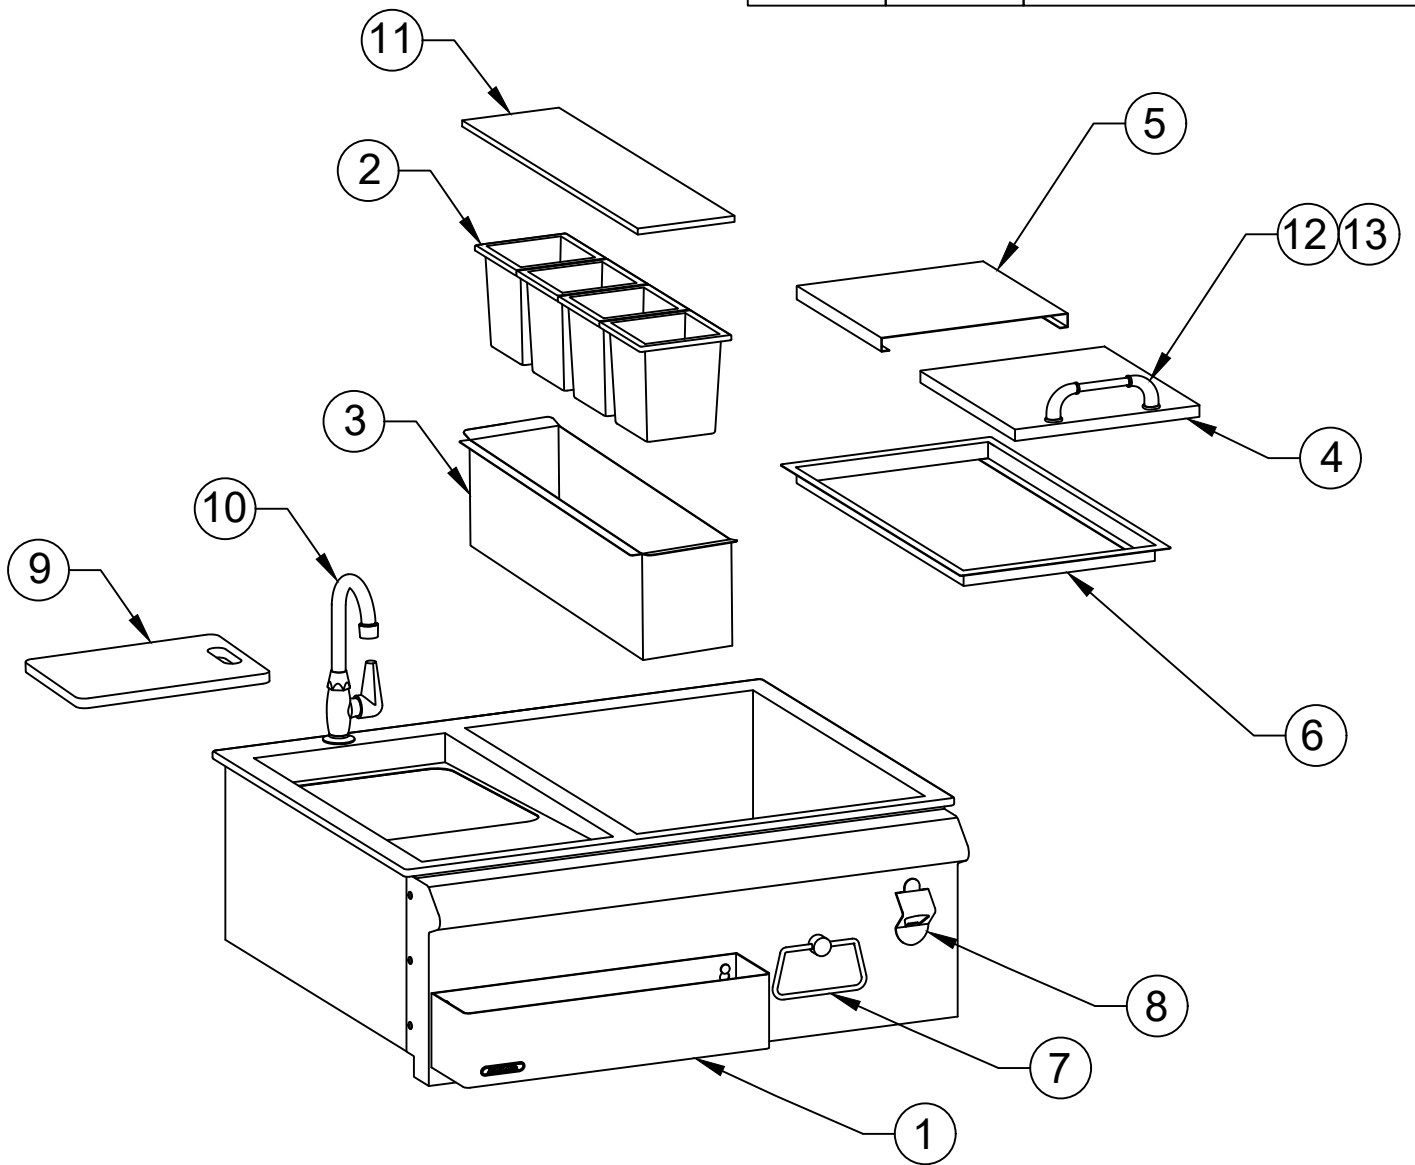

WWW.BULLBBQ.COM

**EXPLODED VIEW
WITH PARTS LIST
ITEM #97623
30 INCH BAR CENTER**

REPLACEMENT PARTS LIST			
DWG ITEM #	BULL ITEM #	DESCRIPTION	QTY
1	85600	BAR CENTER BOTTLE HOLDER	1
2	85601	PLASTIC CONDIMENT BOX	4
3	85602	REMOVABLE CONDIMENT TRAY	1
4	85603	SLIDING PORTION OF LID	1
5	85604	STATIONARY PORTION OF LID	1
6	85605	BAR CENTER LID FRAME	1
7	85606	BAR CENTER TOWEL HOLDER	1
8	85607	BAR CENTER BOTTLE OPENER	1
9	85608	BAR CENTER CUTTING BOARD	1
10	85609	BAR CENTER FAUCET	1
11	85610	CONDIMENT TRAY LID	1
12	16572	HANDLE	1
13	16515	HANDLE INSTALL KIT	1