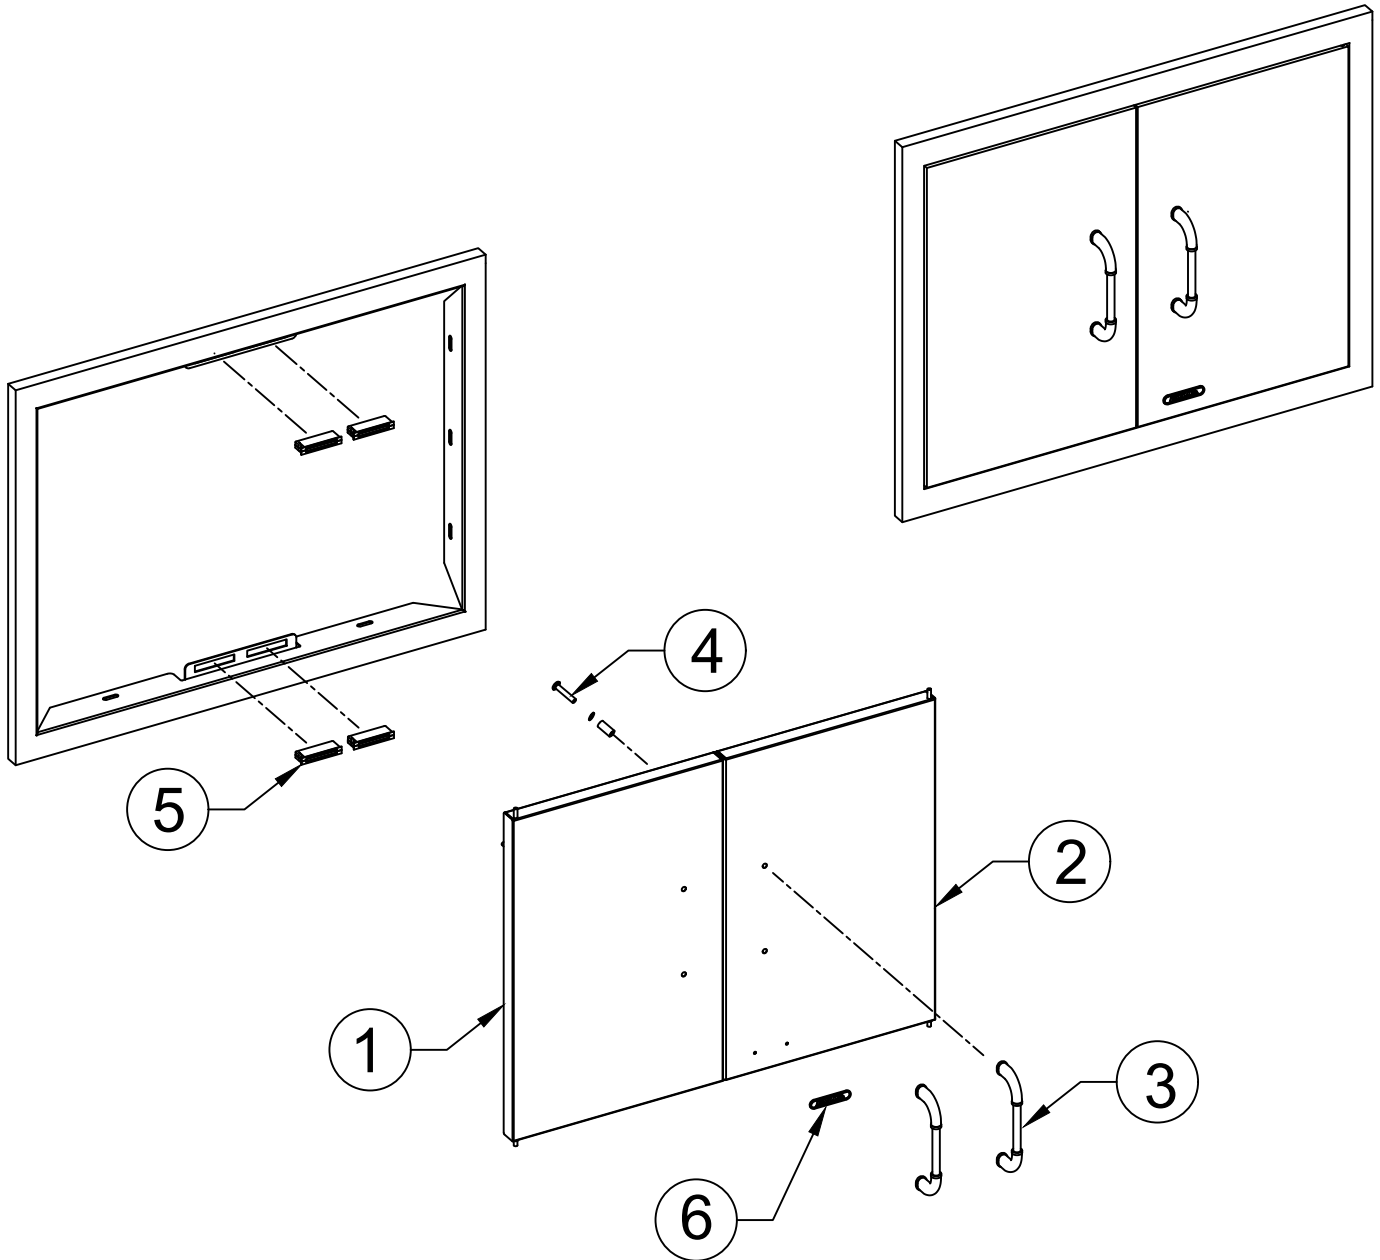

WWW.BULLBBQ.COM

**EXPLODED VIEW  
WITH PARTS LIST**

ITEM # 33590

25 INCH DOUBLE DOOR  
WITH REVEAL

REPLACEMENT PARTS LIST			
DWG ITEM NO.	BULL PART NO.	DESCRIPTION	QTY
1	33571	RIGHT DOOR	1
2	33572	LEFT DOOR	1
3	16572 OR 16619	DOOR HANDLE	2
4	16515	DOOR HANDLE MOUNTING HARDWARE	2 SETS
5	16548	DOOR MAGNET	4
6	16577	LOGO PLATE	1

**EXPLODED VIEW**