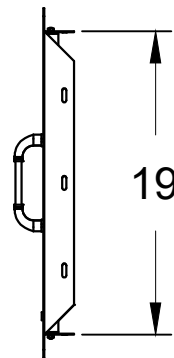

WWW.BULLBBQ.COM

PARTS LIST			
ITEM #	PART #	DESCRIPTION	QTY
1	13530	DOOR HANDLE	2
2	16558	DOOR HINGE	2
3	16548	DOOR MAGNET	2

SPEC SHEET
ITEM #33570
25 INCH DOUBLE DOOR

TOP VIEW

2" DIMENSION
 APPLIES TO ALL
 4 MOUNTING
 FLANGES

ISOMETRIC VIEW

FRONT VIEW

SIDE VIEW

BACK VIEW

NOTES:

1. ALL DIMENSIONS ARE IN INCHES
2. INSTALLATION CUTOUT DIMENSIONS: 26 1/2 WIDE X 20 TALL X 2 1/4 DEEP