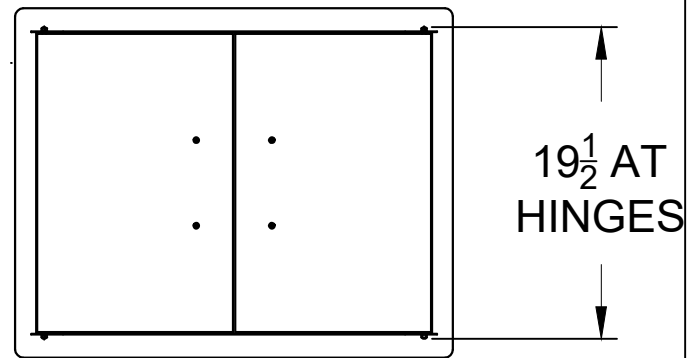

WWW.BULLBBQ.COM

PARTS LIST			
ITEM #	PART #	DESCRIPTION	QTY
1	13530	DOOR HANDLE	2
2	16558	DOOR HINGE	2
3	16548	DOOR MAGNET	2

SPEC SHEET
ITEM #33570
25 INCH DOUBLE DOOR

TOP VIEW

2" DIMENSION
 APPLIES TO ALL
 4 MOUNTING
 FLANGES

ISOMETRIC VIEW

FRONT VIEW

SIDE VIEW

BACK VIEW

NOTES:

1. ALL DIMENSIONS ARE IN INCHES
2. INSTALLATION CUTOUT DIMENSIONS: 26 1/2 WIDE X 20 TALL X 2 1/4 DEEP