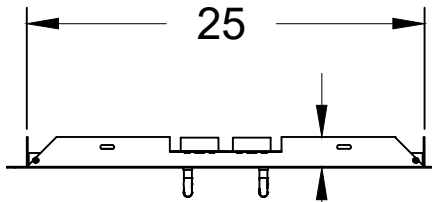

WWW.BULLBBQ.COM

PARTS LIST			
ITEM #	PART #	DESCRIPTION	QTY
1	13530	DOOR HANDLE	2
2	16558	DOOR HINGE	2
3	16548	DOOR MAGNET	2

SPEC SHEET
ITEM #33570
25 INCH DOUBLE DOOR

TOP VIEW

2" DIMENSION
 APPLIES TO ALL
 4 MOUNTING
 FLANGES

ISOMETRIC VIEW

FRONT VIEW

SIDE VIEW

BACK VIEW

NOTES:

1. ALL DIMENSIONS ARE IN INCHES
2. INSTALLATION CUTOUT DIMENSIONS: 26 1/2 WIDE X 20 TALL X 2 1/4 DEEP