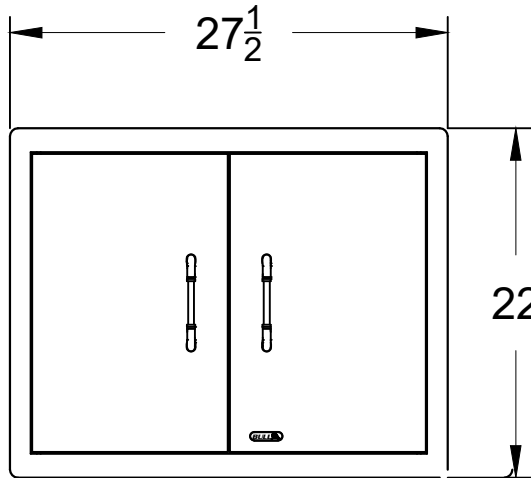

WWW.BULLBBQ.COM

PARTS LIST			
ITEM #	PART #	DESCRIPTION	QTY
1	13530	DOOR HANDLE	2
2	16558	DOOR HINGE	2
3	16548	DOOR MAGNET	2

SPEC SHEET
ITEM #33570
25 INCH DOUBLE DOOR

TOP VIEW

2" DIMENSION
 APPLIES TO ALL
 4 MOUNTING
 FLANGES

ISOMETRIC VIEW

FRONT VIEW

SIDE VIEW

BACK VIEW

NOTES:

1. ALL DIMENSIONS ARE IN INCHES
2. INSTALLATION CUTOUT DIMENSIONS: 26 1/2 WIDE X 20 TALL X 2 1/4 DEEP