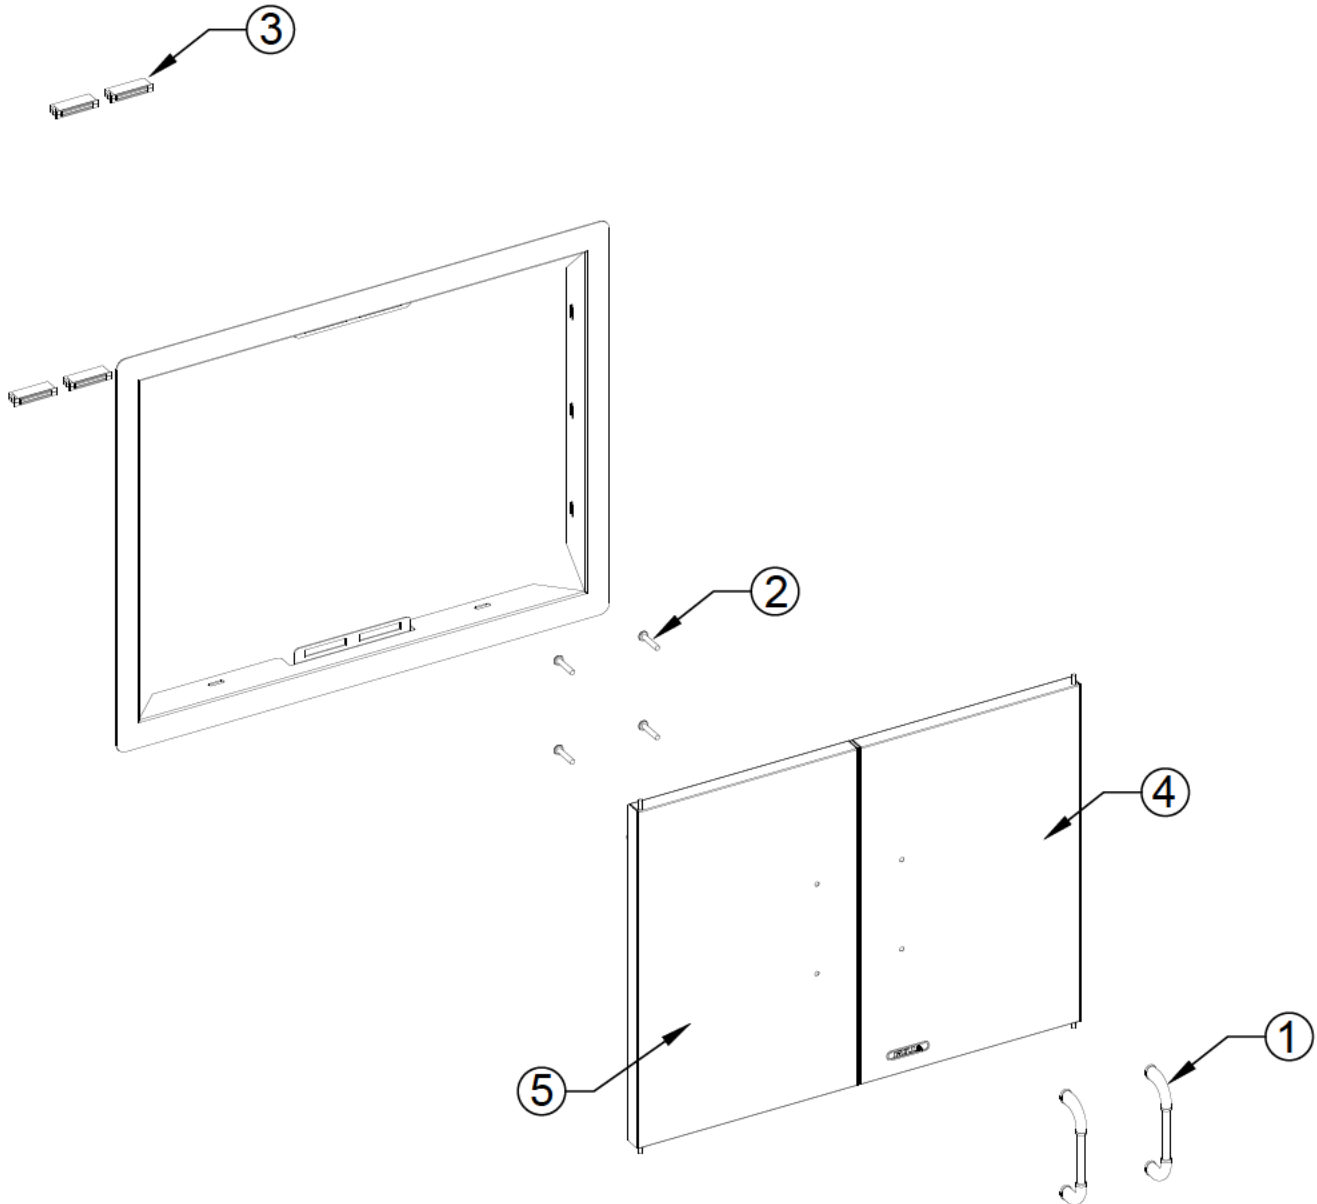

# EXPLODED VIEW W/ PARTS LIST

### 25 INCH DOUBLE DOOR

REPLACEMENT PARTS LIST			
DWG ITEM #	PART #	DESCRIPTION	QTY
1	16572	HANDLE	2
2	16515	HANDLE SET SCREW	2 SETS
3	16548	DOOR MAGNET	4
4	33571	RIGHT DOOR	1
5	33572	LEFT DOOR	1

Exploded View